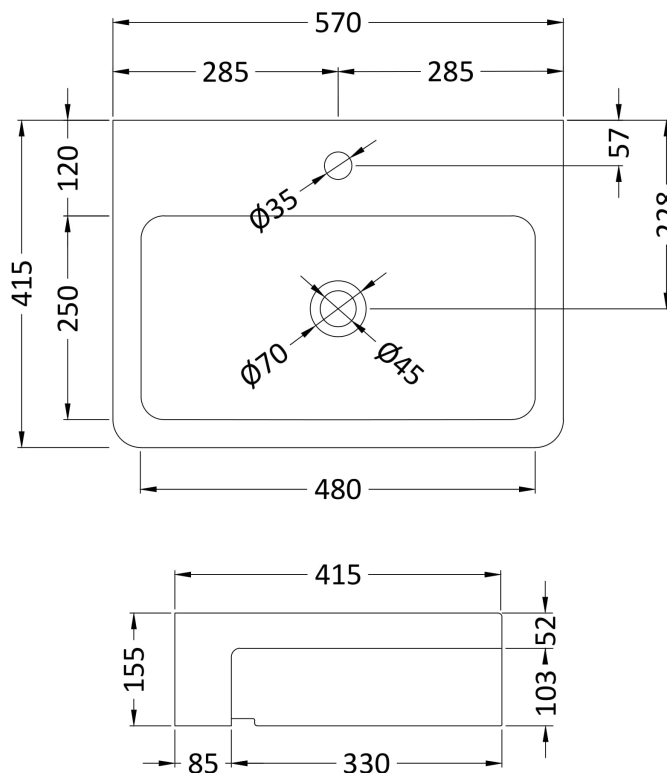

Sales Code: NBV171

Description: Rect Semi Recess Basin W570xd415xh155

Product Dimensions

Height (mm):	155
Width (mm):	570
Depth (mm):	415
Nett Weight (kg):	15.5

Packaging Dimensions

Height (mm):	165
Width (mm):	580
Depth (mm):	415
Gross Weight (kg):	16

Packaging Data

Box Colour:	Brown Cardboard Box
Box Qty:	1
Label Size:	100 x 50
Label Colour:	White Label
Label Qty:	2

Outer Box Dimensions (If Applicable)

Height (mm):	
Width (mm):	
Depth (mm):	
Gross Weight (kg):	
Barcode:	5056211851578

Product Details

Country of Origin:	China
Fitting Instruction:	No
Certification: CE & UKCA:	WRAS: WRAS No:
Product Material:	Vitreous China
Fixing Supplied:	No

Pans/Bidets: Trap Style: N/A Includes Seat: Not Applicable

Basins: Tap Hole: One Taphole Chain Stay Hole: No
Template: Not Required Waste Type Req: Slotted
Overflow Inc: Yes Overflow Cover: Yes
Inner Bowl Depth (mm): 103 mm