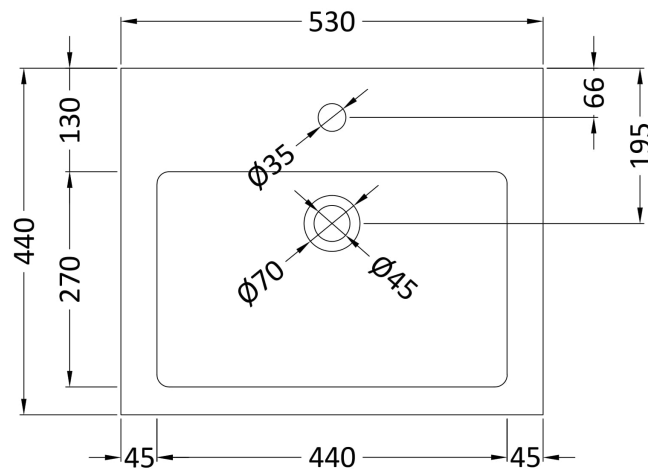

Sales Code: NBV172

Description: Square Semi Recess Basin W530xd440xh168

Product Dimensions

Height (mm):	168
Width (mm):	530
Depth (mm):	440
Nett Weight (kg):	16

Packaging Dimensions

Height (mm):	175
Width (mm):	545
Depth (mm):	450
Gross Weight (kg):	16.5

Packaging Data

Box Colour:	Brown Cardboard Box
Box Qty:	1
Label Size:	100 x 50
Label Colour:	White Label
Label Qty:	2

Outer Box Dimensions (If Applicable)

Height (mm):	
Width (mm):	
Depth (mm):	
Gross Weight (kg):	
Barcode:	5056211851585

Product Details

Country of Origin:	China
Fitting Instruction:	No
Certification: CE & UKCA:	WRAS: WRAS No:
Product Material:	Vitreous China
Fixing Supplied:	No

Pans/Bidets: Trap Style: N/A Includes Seat: Not Applicable

Basins: Tap Hole: One Taphole Chain Stay Hole: No
Template: Not Required Waste Type Req: Slotted
Overflow Inc: Yes Overflow Cover: Yes
Inner Bowl Depth (mm): 80 mm