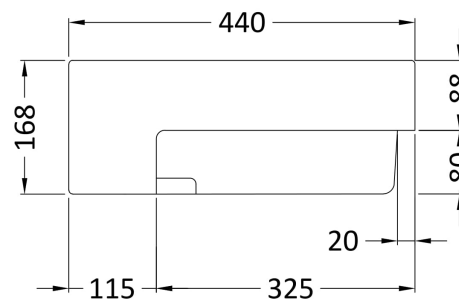

Sales Code: NBV172

Description: Square Semi Recess Basin W530xd440xh168

Product Dimensions

Height (mm):	168
Width (mm):	530
Depth (mm):	440
Nett Weight (kg):	16

Packaging Dimensions

Height (mm):	175
Width (mm):	545
Depth (mm):	450
Gross Weight (kg):	16.5

Packaging Data

Box Colour:	Brown Cardboard Box
Box Qty:	1
Label Size:	100 x 50
Label Colour:	White Label
Label Qty:	2

Outer Box Dimensions (If Applicable)

Height (mm):	
Width (mm):	
Depth (mm):	
Gross Weight (kg):	
Barcode:	5056211851585

Product Details

Country of Origin:	China
Fitting Instruction:	No
Certification: CE & UKCA:	WRAS: WRAS No:
Product Material:	Vitreous China
Fixing Supplied:	No

Pans/Bidets: Trap Style: N/A Includes Seat: Not Applicable

Basins: Tap Hole: One Taphole Chain Stay Hole: No
Template: Not Required Waste Type Req: Slotted
Overflow Inc: Yes Overflow Cover: Yes
Inner Bowl Depth (mm): 80 mm