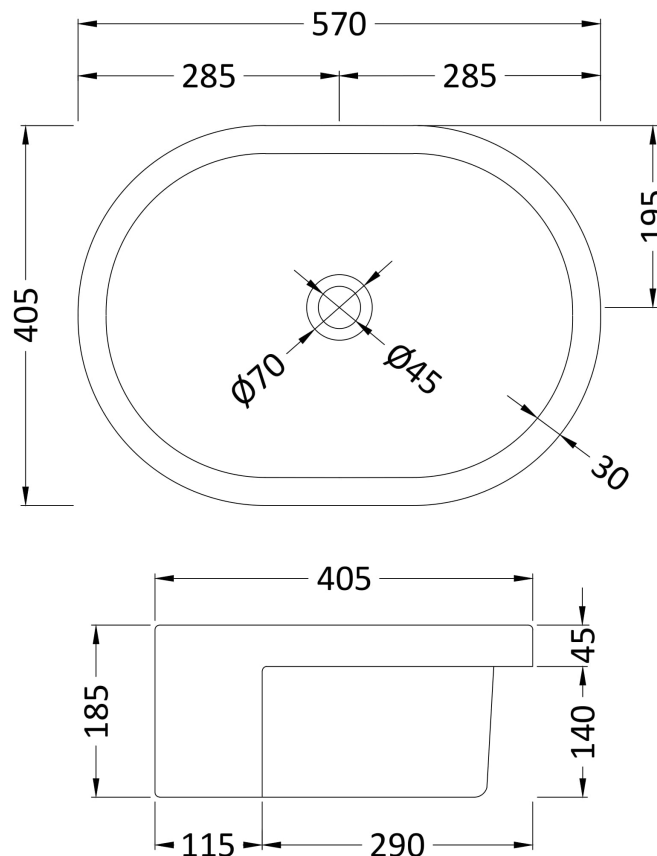

Sales Code: NBV173

Description: Oval Semi Recess Basin W560xd400xh185

Product Dimensions

| | |
|-------------------|------|
| Height (mm): | 185 |
| Width (mm): | 570 |
| Depth (mm): | 405 |
| Nett Weight (kg): | 13.5 |

Packaging Dimensions

| | |
|--------------------|-----|
| Height (mm): | 200 |
| Width (mm): | 575 |
| Depth (mm): | 415 |
| Gross Weight (kg): | 14 |

Packaging Data

| | |
|---------------|---------------------|
| Box Colour: | Brown Cardboard Box |
| Box Qty: | 1 |
| Label Size: | 100 x 50 |
| Label Colour: | White Label |
| Label Qty: | 2 |

Outer Box Dimensions (If Applicable)

| | |
|--------------------|---------------|
| Height (mm): | |
| Width (mm): | |
| Depth (mm): | |
| Gross Weight (kg): | |
| Barcode: | 5056211851592 |

Product Details

Basins: Tap Hole: No Tapholes Chain Stay Hole: No
Template: Not Required Waste Type Req: Slotted
Overflow Inc: Yes Overflow Cover: Yes
Inner Bowl Depth (mm): 140 mm