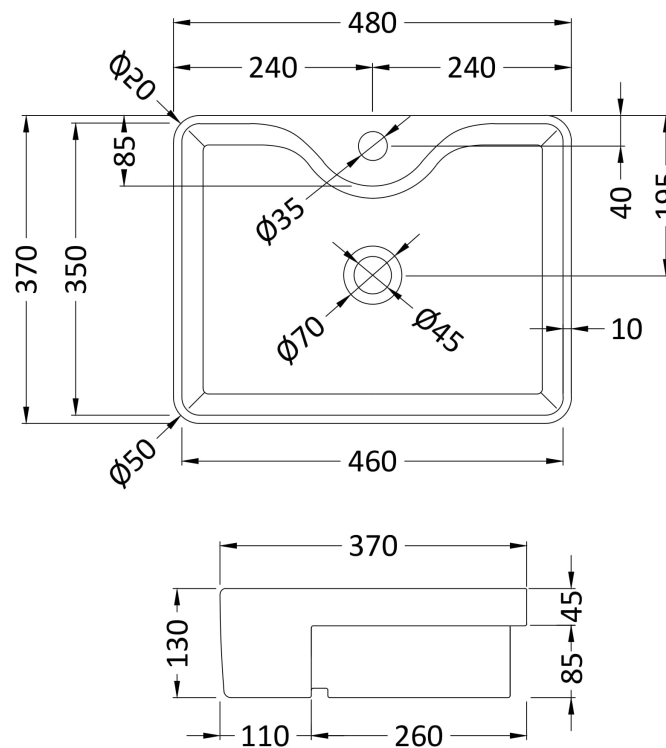

Sales Code: NBV174

Description: Rect Semi Recess Basin W480xd370xh130

Product Dimensions

Height (mm):	130
Width (mm):	480
Depth (mm):	370
Nett Weight (kg):	10.5

Packaging Dimensions

Height (mm):	145
Width (mm):	495
Depth (mm):	390
Gross Weight (kg):	11

Packaging Data

Box Colour:	Brown Cardboard Box
Box Qty:	1
Label Size:	100 x 50
Label Colour:	White Label
Label Qty:	2

Outer Box Dimensions (If Applicable)

Height (mm):	
Width (mm):	
Depth (mm):	
Gross Weight (kg):	
Barcode:	5056211851608

Product Details

Country of Origin:	China
Fitting Instruction:	No
Certification: CE & UKCA:	WRAS: WRAS No:
Product Material:	Vitreous China
Fixing Supplied:	No

Pans/Bidets: Trap Style: N/A Includes Seat: Not Applicable

Basins: Tap Hole: One Taphole Chain Stay Hole: No
Template: Not Required Waste Type Req: Unslotted
Overflow Inc: No Overflow Cover: No
Inner Bowl Depth (mm): 85 mm