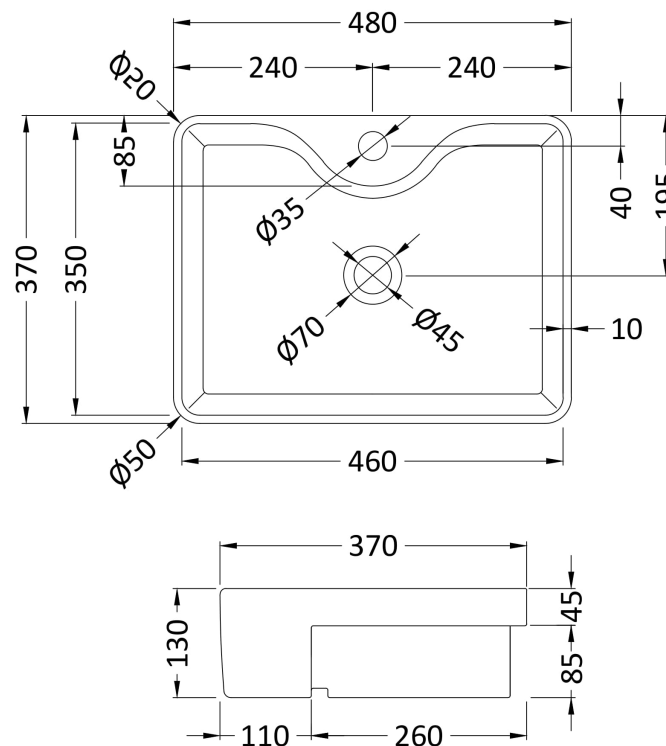

Sales Code: NBV174

Description: Rect Semi Recess Basin W480xd370xh130

Product Dimensions

Height (mm):	130
Width (mm):	480
Depth (mm):	370
Nett Weight (kg):	10.5

Packaging Dimensions

Height (mm):	145
Width (mm):	495
Depth (mm):	390
Gross Weight (kg):	11

Packaging Data

Box Colour:	Brown Cardboard Box
Box Qty:	1
Label Size:	100 x 50
Label Colour:	White Label
Label Qty:	2

Outer Box Dimensions (If Applicable)

Height (mm):	
Width (mm):	
Depth (mm):	
Gross Weight (kg):	
Barcode:	5056211851608

Product Details

Country of Origin:	China
Fitting Instruction:	No
Certification:	CE: WRAS: WRAS No:
Product Material:	Vitreous China
Fixing Supplied:	No

Pans/Bidets: Trap Style: N/A Includes Seat: Not Applicable

Basins: Tap Hole: One Taphole Chain Stay Hole: No
Template: Not Required Waste Type Req: Unslotted
Overflow Inc: No Overflow Cover: No
Inner Bowl Depth (mm):