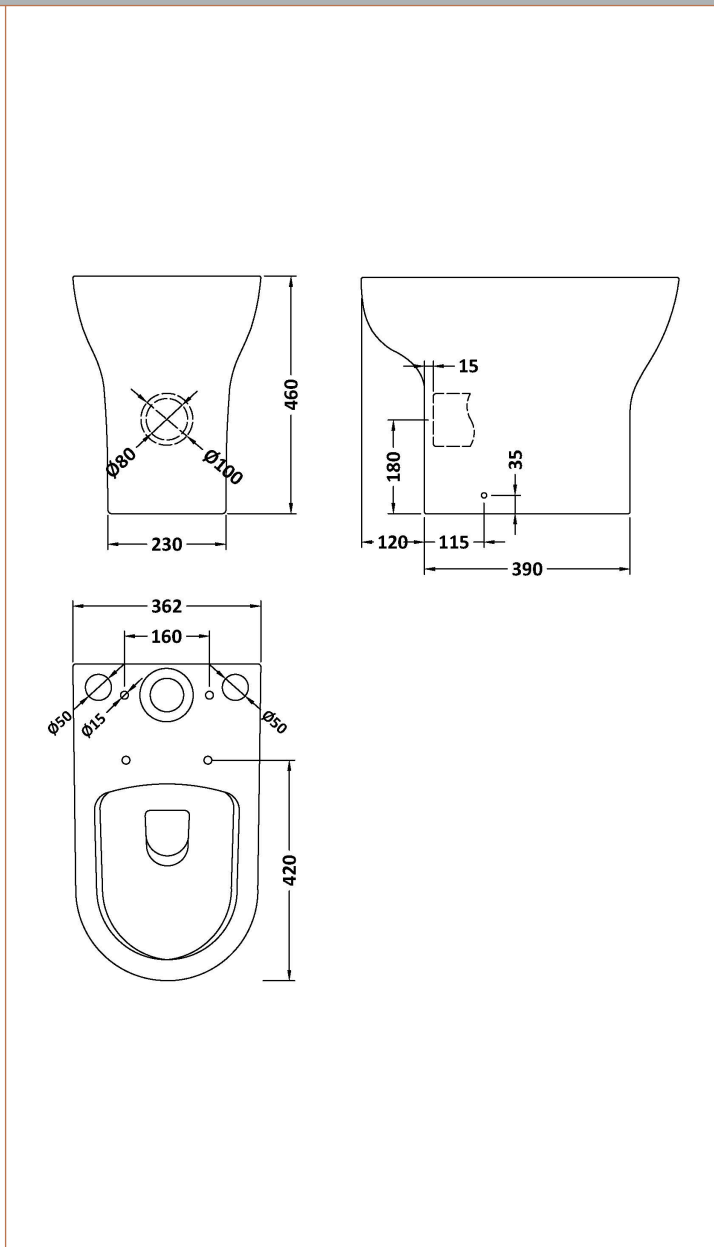

Height (mm):	415
Width (mm):	385
Depth (mm):	175
Gross Weight (kg):	14.5

**Packaging Data**

Box Colour:	Brown Cardboard Box
Box Qty:	1
Label Size:	100 x 50
Label Colour:	White Label
Label Qty:	2

**Outer Box Dimensions (If Applicable)**

Height (mm):	
Width (mm):	
Depth (mm):	
Gross Weight (kg):	
Barcode:	5056678419694

**Product Details**

Country of Origin:	China
Fitting Instruction:	No
Certification: CE & UKCA: No	WRAS: No WRAS No: N/A
Product Material:	Vitreous China
Fixing Supplied:	Yes

### Product Dimensions

Height (mm):	470
Width (mm):	350
Depth (mm):	640
Nett Weight (kg):	29

### Packaging Dimensions

Height (mm):	490
Width (mm):	454
Depth (mm):	625
Gross Weight (kg):	29.6