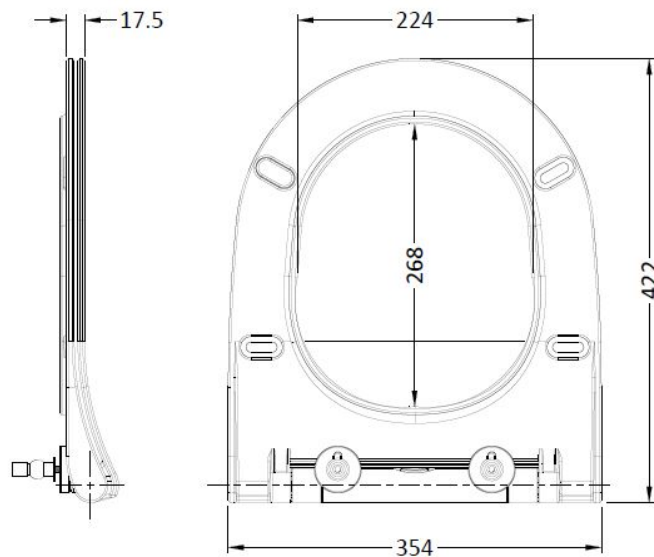

Sales Code: NCG398

Description: Round Sandwich Soft Close Seat

Product Dimensions

Length (mm):	422
Width (mm):	354
Height (mm):	18
Nett Weight (kg):	1.5

Packaging Dimensions

Length (mm):	450
Width (mm):	365
Height (mm):	52
Gross Weight (kg):	1.5

Packaging Data

Box Colour:	White Cardboard Box
Box Qty:	1
Label Size:	100 x 50
Label Colour:	Not Applicable
Label Qty:	1

Outer Box Dimensions (If Applicable)

Length (mm):	
Width (mm):	
Height (mm):	
Gross Weight (kg):	24
Barcode:	5056211805922

Product Details

Country of Origin:	China
Fitting Instruction:	No
CE & UKCA:	Not Applicable
Product Material:	Polypropylene
Seat Type:	Round
Seat Function:	Soft Close
Hinge Centres (Min):	
Hinge Centres (Max):	
Hinge Material:	Stainless Steel Nylon
Colour/Finish:	White
Fixing Method:	Top Fix