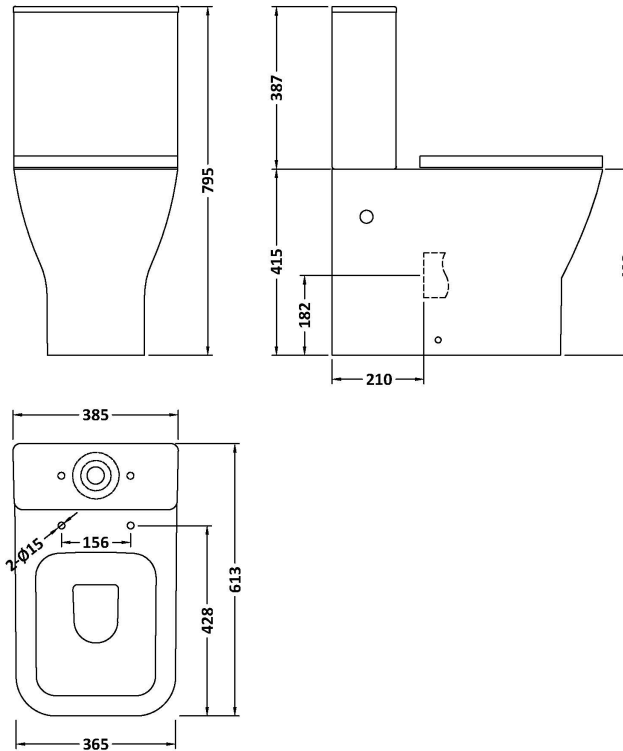

Sales Code: NCG451

Description: Ava Flush Rimless Pan, Cistern & Sc Seat

Product Dimensions

Height (mm):	795
Width (mm):	385
Depth (mm):	613
Nett Weight (kg):	35

Packaging Dimensions

Height (mm):	450
Width (mm):	775
Depth (mm):	435
Gross Weight (kg):	37

Packaging Data

Box Colour:	Brown Cardboard Box - Printed
Box Qty:	1
Label Size:	100 x 50
Label Colour:	White Label
Label Qty:	2

Outer Box Dimensions (If Applicable)

Height (mm):	
Width (mm):	
Depth (mm):	
Gross Weight (kg):	
Barcode:	5056462683386

Seats:	Seat Type: Square	Material: Urea
	Function: Soft Close	Hinge Type: Top Fix
	Hinge Material: Metal	

Cisterns:	Operating Type: Push Button	Fittings: Pre-Fitted 6/3L
	Lever Type: Plastic Chrome Platec	

Basins:	Tap Hole: Not Applicable	Chain Stay Hole: Not Applicable
	Template: Not Applicable	Waste Type Req: Not Applicable
	Overflow Inc: Not Applicable	Overflow Cover: Not Applicable
	Inner Bowl Depth (mm):	N/A