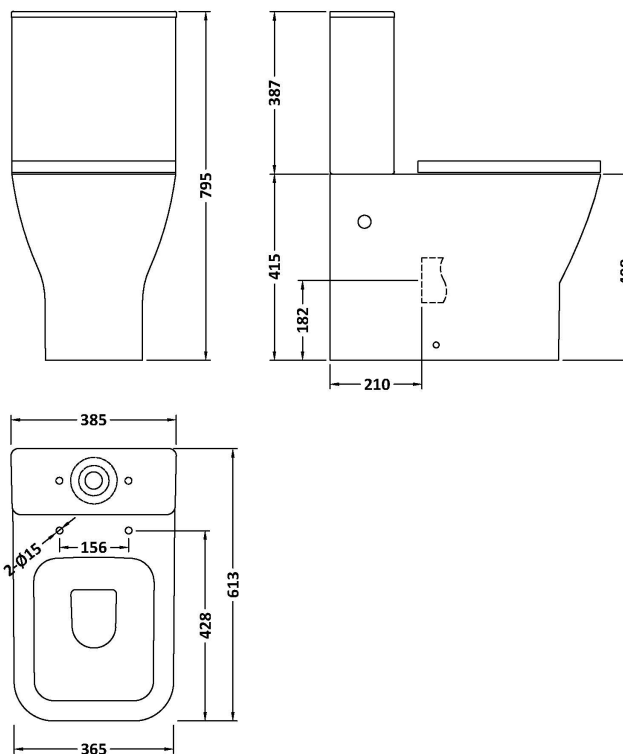

Sales Code: NCG451

Description: Ava Flush Rimless Pan, Cistern & Sc Seat

Product Dimensions

Height (mm):	795
Width (mm):	385
Depth (mm):	613
Nett Weight (kg):	35

Packaging Dimensions

Height (mm):	450
Width (mm):	775
Depth (mm):	435
Gross Weight (kg):	37

Packaging Data

Box Colour:	Brown Cardboard Box - Printed
Box Qty:	1
Label Size:	100 x 50
Label Colour:	White Label
Label Qty:	2

Outer Box Dimensions (If Applicable)

Height (mm):	
Width (mm):	
Depth (mm):	
Gross Weight (kg):	
Barcode:	5056462683386

Seats:	Seat Type: Square	Material: Urea
	Function: Soft Close	Hinge Type: Top Fix
	Hinge Material: Metal	

Cisterns:	Operating Type: Push Button	Fittings: Pre-Fitted 6/3L
	Lever Type: Plastic Chrome Platec	

Basins:	Tap Hole: Not Applicable	Chain Stay Hole: Not Applicable
	Template: Not Applicable	Waste Type Req: Not Applicable
	Overflow Inc: Not Applicable	Overflow Cover: Not Applicable
	Inner Bowl Depth (mm):	N/A