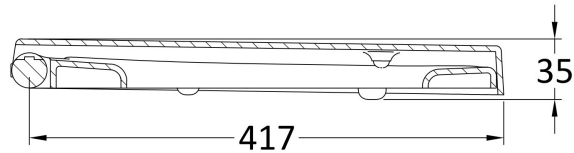

Sales Code: NCH198B

Description: Square Sc Seat, Qr, Top Fix, Black Caps

Packaging Details

Barcode: 5056678448267

Sales Code: NCH198

Description: Luxury Square Seat Sc, Qr, Top Fix

Product Dimensions

Length (mm):	435
Width (mm):	358
Height (mm):	53
Nett Weight (kg):	2.12

Packaging Dimensions

Length (mm):	460
Width (mm):	380
Height (mm):	60
Gross Weight (kg):	2.67

Packaging Data

Box Colour:	White Cardboard Box - Printed
Box Qty:	1
Label Size:	100 x 50
Label Colour:	Not Applicable
Label Qty:	

Outer Box Dimensions (If Applicable)

Length (mm):	470
Width (mm):	280
Height (mm):	390
Gross Weight (kg):	14
Barcode:	5060272825744

Product Details

Country of Origin:	China
Fitting Instruction:	No
CE & UKCA:	Not Applicable
Product Material:	Urea
Seat Type:	D Shape
Seat Function:	Soft Close
Hinge Centres (Min):	115
Hinge Centres (Max):	
Hinge Material:	Stainless Steel Nylon
Colour/Finish:	White
Fixing Method:	Quick Release

Sales Code: TSC401

Description: Toilet Seat Cover Caps Black (Nch198)

Product Dimensions

Length (mm):	
Width (mm):	70
Height (mm):	70
Nett Weight (kg):	0.01

Packaging Dimensions

Length (mm):	50
Width (mm):	50
Height (mm):	80
Gross Weight (kg):	0.01