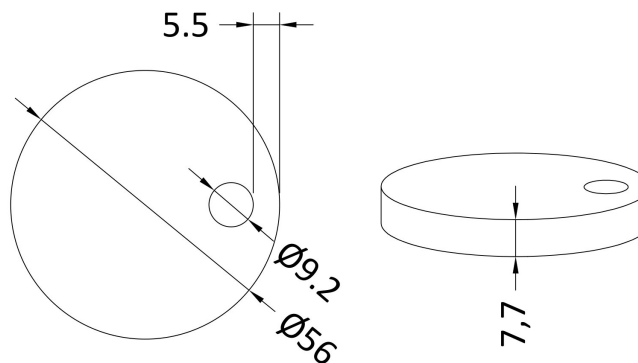

Packaging Dimensions

Length (mm):	460
Width (mm):	380
Height (mm):	60
Gross Weight (kg):	2.67

Packaging Data

Box Colour:	White Cardboard Box - Printed
Box Qty:	1
Label Size:	100 x 50
Label Colour:	Not Applicable
Label Qty:	

Outer Box Dimensions (If Applicable)

Length (mm):	470
Width (mm):	280
Height (mm):	390
Gross Weight (kg):	14
Barcode:	5060272825744

Product Details

Country of Origin:	China
Fitting Instruction:	No
CE & UKCA:	Not Applicable
Product Material:	Urea
Seat Type:	D Shape
Seat Function:	Soft Close
Hinge Centres (Min):	115
Hinge Centres (Max):	
Hinge Material:	Stainless Steel Nylon
Colour/Finish:	White
Fixing Method:	Quick Release

Sales Code: TSC401

Description: Toilet Seat Cover Caps Black (Nch198)

Product Dimensions

Length (mm):	
Width (mm):	70
Height (mm):	70
Nett Weight (kg):	0.01

Packaging Dimensions

Length (mm):	50
Width (mm):	50
Height (mm):	80
Gross Weight (kg):	0.01

Packaging Data

Box Colour:	White Cardboard Box
Box Qty:	1
Label Size:	100 x 50
Label Colour:	White Label
Label Qty:	1

Outer Box Dimensions (If Applicable)

Length (mm):	
Width (mm):	
Height (mm):	
Gross Weight (kg):	
Barcode:	5056462618951