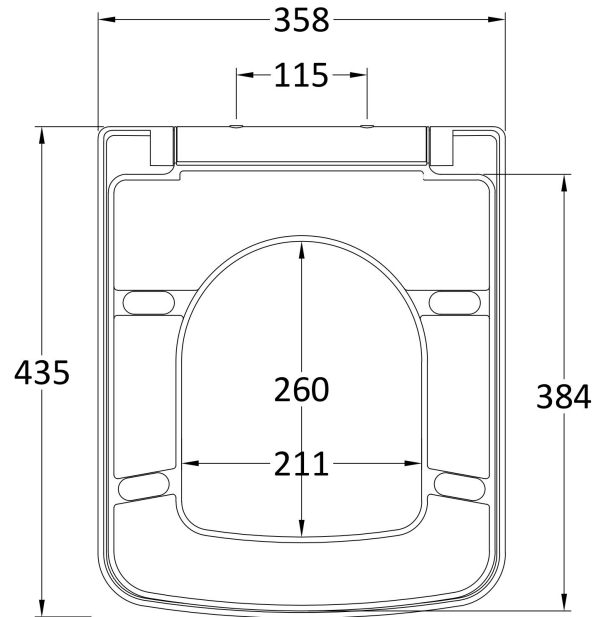

Sales Code: NCH198B

Description: Square Sc Seat, Qr, Top Fix, Black Caps

Packaging Details

Barcode: 5056678448267

Sales Code: NCH198

Description: Luxury Square Seat Sc, Qr, Top Fix

Product Dimensions

Length (mm):	435
Width (mm):	358
Height (mm):	53
Nett Weight (kg):	2.12

Packaging Dimensions

Length (mm):	460
Width (mm):	380
Height (mm):	60
Gross Weight (kg):	2.67

Packaging Data

Box Colour:	White Cardboard Box - Printed
Box Qty:	1
Label Size:	100 x 50
Label Colour:	Not Applicable
Label Qty:	

Outer Box Dimensions (If Applicable)

Length (mm):	470
Width (mm):	280
Height (mm):	390
Gross Weight (kg):	14
Barcode:	5060272825744

Product Details

Country of Origin:	China
Fitting Instruction:	No
CE & UKCA:	Not Applicable
Product Material:	Urea
Seat Type:	D Shape
Seat Function:	Soft Close
Hinge Centres (Min):	115
Hinge Centres (Max):	
Hinge Material:	Stainless Steel Nylon
Colour/Finish:	White
Fixing Method:	Quick Release

Sales Code: TSC401

Description: Toilet Seat Cover Caps Black (Nch198)

Product Dimensions

Length (mm):	
Width (mm):	70
Height (mm):	70
Nett Weight (kg):	0.01

Packaging Dimensions

Length (mm):	50
Width (mm):	50
Height (mm):	80
Gross Weight (kg):	0.01