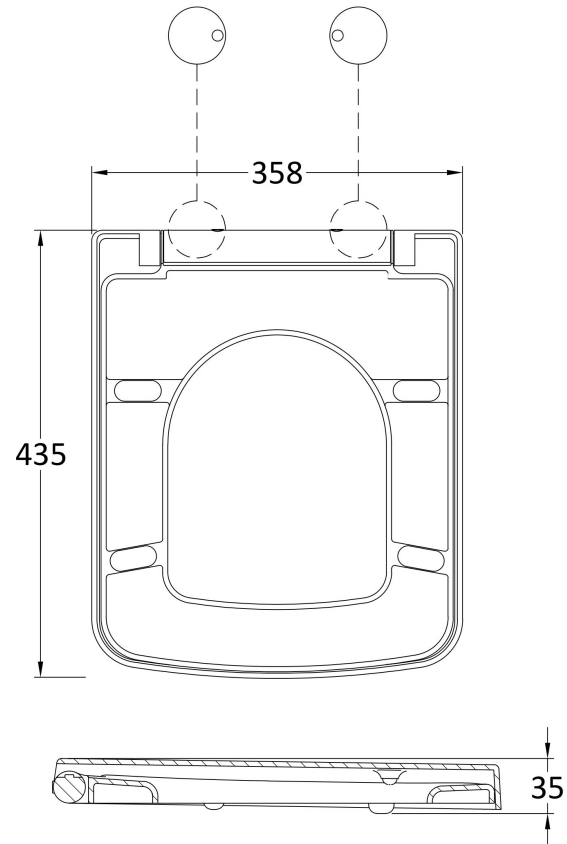

Sales Code: NCH198B

Description: Square Sc Seat, Qr, Top Fix, Black Caps

Packaging Details

Barcode: 5056678448267

Sales Code: NCH198

Description: Luxury Square Seat Sc, Qr, Top Fix

Product Dimensions

Length (mm):	435
Width (mm):	358
Height (mm):	53
Nett Weight (kg):	2.12

Packaging Dimensions

Length (mm):	460
Width (mm):	380
Height (mm):	60
Gross Weight (kg):	2.67

Packaging Data

Box Colour:	White Cardboard Box - Printed
Box Qty:	1
Label Size:	100 x 50
Label Colour:	Not Applicable
Label Qty:	

Outer Box Dimensions (If Applicable)

Length (mm):	470
Width (mm):	280
Height (mm):	390
Gross Weight (kg):	14
Barcode:	5060272825744

Product Details

Country of Origin:	China
Fitting Instruction:	No
CE & UKCA:	Not Applicable
Product Material:	Urea
Seat Type:	D Shape
Seat Function:	Soft Close
Hinge Centres (Min):	115
Hinge Centres (Max):	
Hinge Material:	Stainless Steel Nylon
Colour/Finish:	White
Fixing Method:	Quick Release

Sales Code: TSC401

Description: Toilet Seat Cover Caps Black (Nch198)

Product Dimensions

Length (mm):	
Width (mm):	70
Height (mm):	70
Nett Weight (kg):	0.01

Packaging Dimensions

Length (mm):	50
Width (mm):	50
Height (mm):	80
Gross Weight (kg):	0.01