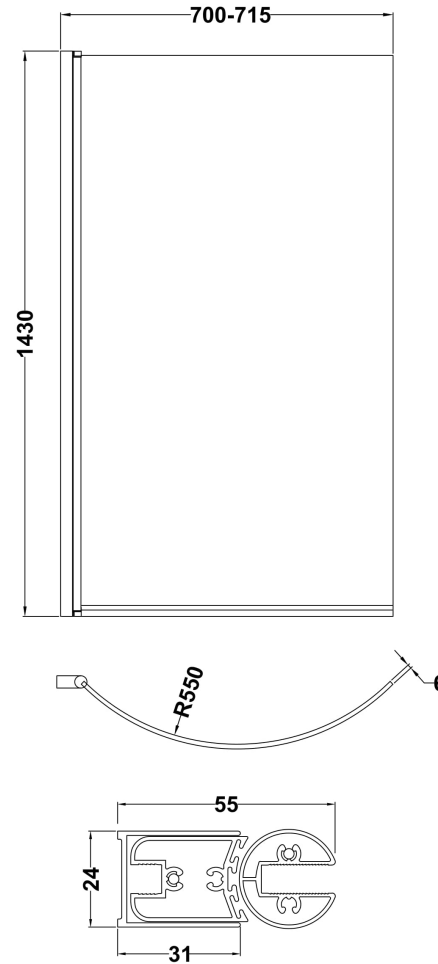

### Product Dimensions

Height (mm):	1430
Width (mm):	715
Depth (mm):	185
Nett Weight (kg):	18

### Packaging Dimensions

Height (mm):	60
Width (mm):	840
Length (mm):	1460
Gross Weight (kg):	18.73

### Outer Box Dimensions (If Applicable)

Height (mm):	
Width (mm):	
Depth (mm):	
Length (mm):	
Gross Weight (kg):	
Barcode:	5055369006762

### Product Details

Country of Origin:	China
Fitting Instruction:	No
CE & UKCA:	Yes
Profile Material:	Aluminium
Profile Finish:	Chrome
Adjustments (mm):	700mm - 715mm
Entry Width (mm):	N/A
Swing In Dim (mm):	690mm
Swing Out Dim (mm):	690mm
Radius (mm):	550 mm
Glass Thickness (mm):	6
Easy Fit:	No
Easy Clean:	No
Handle Style:	Not Applicable
Handle Material:	Not Applicable
Enclosure Design:	Frameless
Wheel Type:	Not Applicable
Support Bar Included:	Support Bar Not Included
Extras:	None