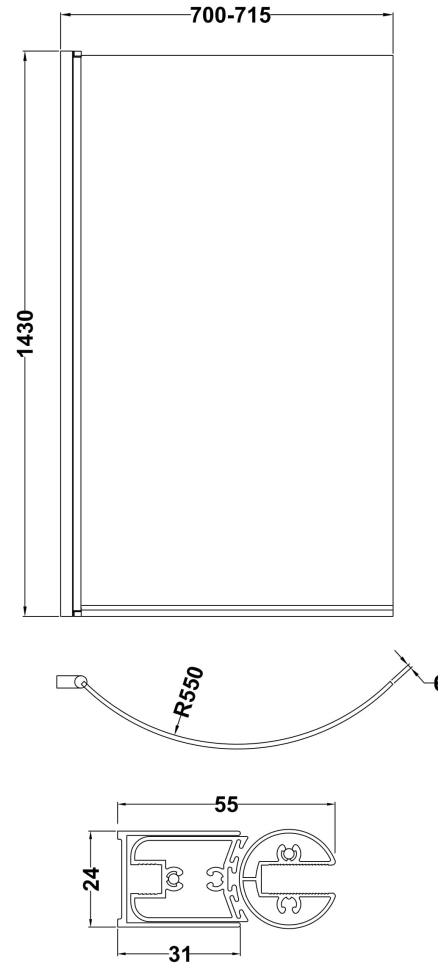

Sales Code: NCS0

Description: P Bath Screen (6)

Product Dimensions

Height (mm):	1430
Width (mm):	715
Depth (mm):	185
Nett Weight (kg):	18

Packaging Dimensions

Height (mm):	60
Width (mm):	840
Length (mm):	1460
Gross Weight (kg):	18.73

Packaging Data

Box Colour:	Brown Cardboard Box - Printed
Box Qty:	1
Label Size:	x
Label Colour:	Not Applicable
Label Qty:	0

Outer Box Dimensions (If Applicable)

Height (mm):	
Width (mm):	
Depth (mm):	
Length (mm):	
Gross Weight (kg):	
Barcode:	5055369006762

Product Details

Country of Origin:	China
Fitting Instruction:	No
CE & UKCA:	Yes
Profile Material:	Aluminium
Profile Finish:	Chrome
Adjustments (mm):	700mm - 715mm
Entry Width (mm):	N/A
Swing In Dim (mm):	690mm
Swing Out Dim (mm):	690mm
Radius (mm):	550 mm
Glass Thickness (mm):	6
Easy Fit:	No
Easy Clean:	No
Handle Style:	Not Applicable
Handle Material:	Not Applicable
Enclosure Design:	Frameless
Wheel Type:	Not Applicable
Support Bar Included:	Support Bar Not Included
Extras:	None