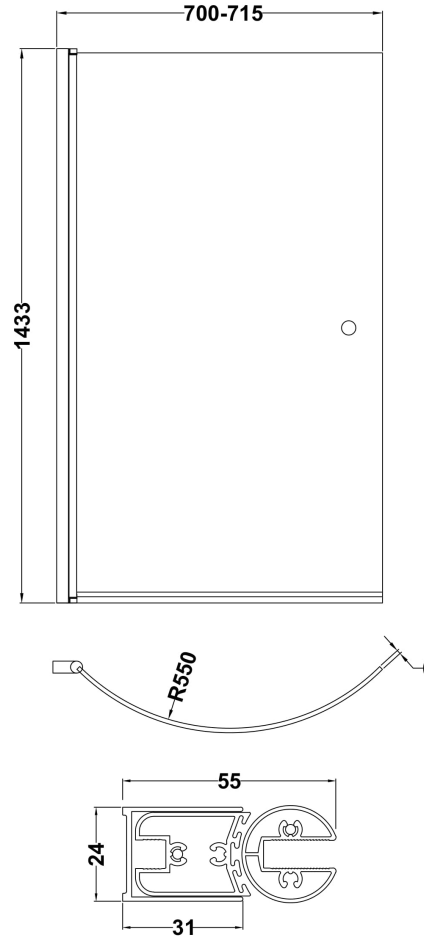

Sales Code: NCS1

Description: P Bath Screen, Knob (6)

Product Dimensions

Height (mm):	1433
Width (mm):	715
Depth (mm):	185
Nett Weight (kg):	18

Packaging Dimensions

Height (mm):	60
Width (mm):	840
Length (mm):	1520
Gross Weight (kg):	18.9

Packaging Data

Box Colour:	Brown Cardboard Box - Printed
Box Qty:	1
Label Size:	x
Label Colour:	Not Applicable
Label Qty:	0

Outer Box Dimensions (If Applicable)

Height (mm):	
Width (mm):	
Depth (mm):	
Length (mm):	
Gross Weight (kg):	
Barcode:	5055369004201

Product Details

Country of Origin:	China
Fitting Instruction:	No
CE & UKCA:	Yes
Profile Material:	Aluminium
Profile Finish:	Chrome
Adjustments (mm):	700mm - 715mm
Entry Width (mm):	N/A
Swing In Dim (mm):	690mm
Swing Out Dim (mm):	690mm
Radius (mm):	550 mm
Glass Thickness (mm):	6
Easy Fit:	No
Easy Clean:	No
Handle Style:	Not Applicable
Handle Material:	Not Applicable
Enclosure Design:	Frameless
Wheel Type:	Not Applicable
Support Bar Included:	Support Bar Not Included
Extras:	None