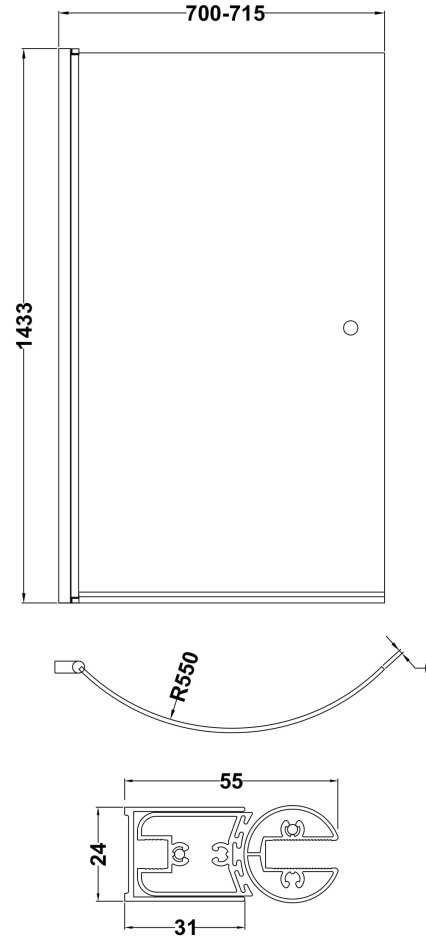

Sales Code: NCS1

Description: P Bath Screen, Knob (6)

Product Dimensions

Height (mm):	1433
Width (mm):	715
Depth (mm):	185
Nett Weight (kg):	18

Packaging Dimensions

Height (mm):	60
Width (mm):	840
Length (mm):	1520
Gross Weight (kg):	18.9

Packaging Data

Box Colour:	Brown Cardboard Box - Printed
Box Qty:	1
Label Size:	x
Label Colour:	Not Applicable
Label Qty:	0

Outer Box Dimensions (If Applicable)

Height (mm):	
Width (mm):	
Depth (mm):	
Length (mm):	
Gross Weight (kg):	
Barcode:	5055369004201

Product Details

Country of Origin:	China
Fitting Instruction:	No
CE & UKCA:	Yes
Profile Material:	Aluminium
Profile Finish:	Chrome
Adjustments (mm):	700mm - 715mm
Entry Width (mm):	N/A
Swing In Dim (mm):	690mm
Swing Out Dim (mm):	690mm
Radius (mm):	550 mm
Glass Thickness (mm):	6
Easy Fit:	No
Easy Clean:	No
Handle Style:	Not Applicable
Handle Material:	Not Applicable
Enclosure Design:	Frameless
Wheel Type:	Not Applicable
Support Bar Included:	Support Bar Not Included
Extras:	None