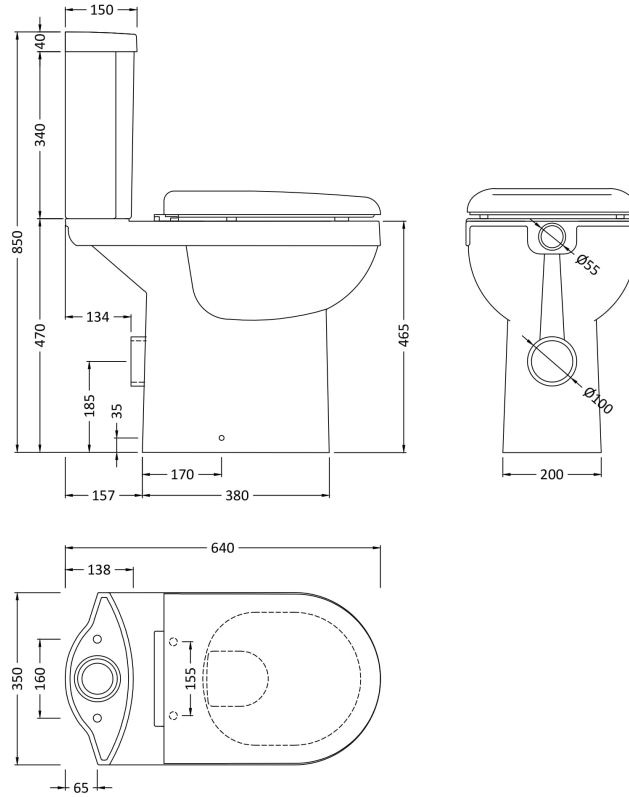

Sales Code: Ncs251

Description: Comfort Height Pan & Cistern

Packaging Details

Barcode: 5055275888520

Sales Code: NCS290

Description: Ivo Comfort Height Cc Wc Pan

Product Dimensions

Height (mm):	470
Width (mm):	350
Depth (mm):	640
Nett Weight (kg):	25

Packaging Dimensions

Height (mm):	495
Width (mm):	390
Depth (mm):	650
Gross Weight (kg):	25.5

Packaging Data

Box Colour:	Brown Cardboard Box
Box Qty:	1
Label Size:	100 x 50
Label Colour:	White Label
Label Qty:	2

Outer Box Dimensions (If Applicable)

Height (mm):	
Width (mm):	
Depth (mm):	
Gross Weight (kg):	
Barcode:	5055275872857

Product Details

Country of Origin:	China
Fitting Instruction:	No
Certification: CE & UKCA:	No WRAS: N/A WRAS No: N/A
Product Material:	Vitreous China
Fixing Supplied:	Yes

Sales Code: NCS291

Description: Ivo Cc Cistern

Product Dimensions

Height (mm):	380
Width (mm):	375
Depth (mm):	150
Nett Weight (kg):	11.8

Packaging Dimensions

Height (mm):	400
Width (mm):	385
Depth (mm):	160
Gross Weight (kg):	12