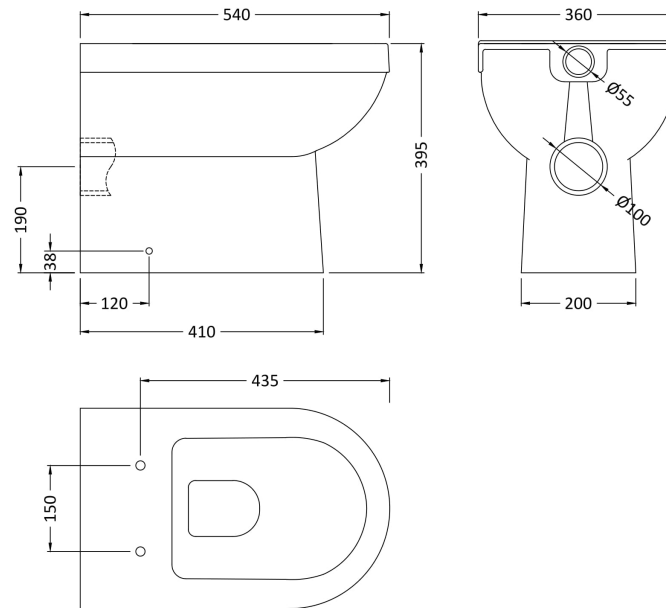

### Product Dimensions

Height (mm):	395
Width (mm):	360
Depth (mm):	540
Nett Weight (kg):	24

### Packaging Dimensions

Height (mm):	450
Width (mm):	375
Depth (mm):	560
Gross Weight (kg):	24.5

### Packaging Data

Box Colour:	Brown Cardboard Box
Box Qty:	1
Label Size:	100 x 50
Label Colour:	White Label
Label Qty:	2

### Outer Box Dimensions (If Applicable)

Height (mm):	
Width (mm):	
Depth (mm):	
Gross Weight (kg):	
Barcode:	5055275872833