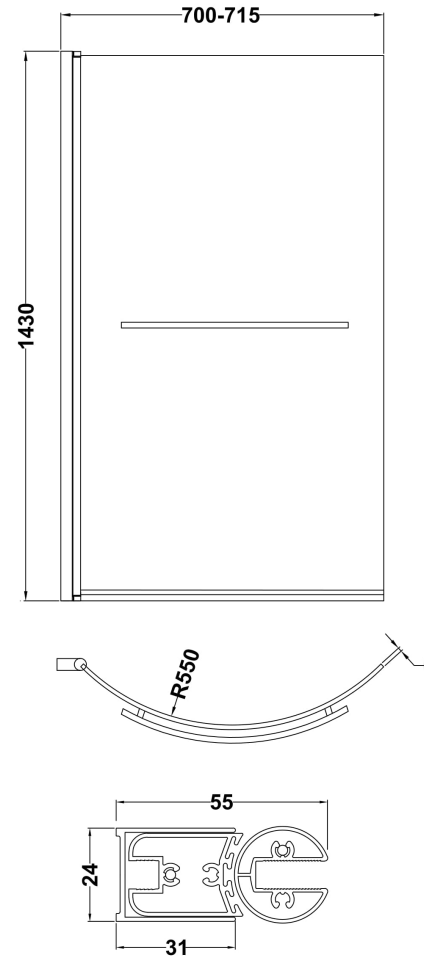

Sales Code: NCSR1

Description: P Bath Screen, Rail (6)

Product Dimensions

Height (mm):	1430
Width (mm):	715
Depth (mm):	185
Nett Weight (kg):	18

Packaging Dimensions

Height (mm):	60
Width (mm):	770
Length (mm):	1460
Gross Weight (kg):	18.9

Packaging Data

Box Colour:	Brown Cardboard Box - Printed
Box Qty:	1
Label Size:	140 x 30
Label Colour:	Not Applicable
Label Qty:	0

Outer Box Dimensions (If Applicable)

Height (mm):	
Width (mm):	
Depth (mm):	
Length (mm):	
Gross Weight (kg):	
Barcode:	5055369006779

Product Details

Country of Origin:	China
Fitting Instruction:	No
CE & UKCA:	Yes
Profile Material:	Aluminium
Profile Finish:	Chrome
Adjustments (mm):	700mm - 715mm
Entry Width (mm):	N/A
Swing In Dim (mm):	690mm
Swing Out Dim (mm):	690mm
Radius (mm):	550 mm
Glass Thickness (mm):	6
Easy Fit:	No
Easy Clean:	No
Handle Style:	Not Applicable
Handle Material:	Not Applicable
Enclosure Design:	Frameless
Wheel Type:	Not Applicable
Support Bar Included:	Support Bar Not Included
Extras:	Towel Rail