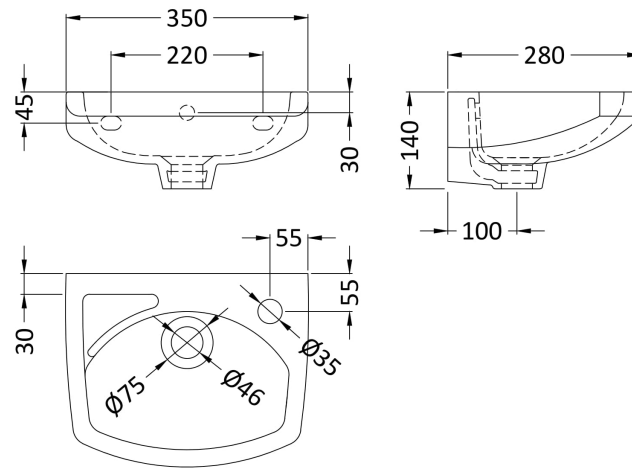

Sales Code: NCU832

Description: 350mm W/H Basin

Product Dimensions

| | |
|-------------------|-----|
| Height (mm): | 140 |
| Width (mm): | 350 |
| Depth (mm): | 280 |
| Nett Weight (kg): | 6.8 |

Packaging Dimensions

| | |
|--------------------|-----|
| Height (mm): | 160 |
| Width (mm): | 365 |
| Depth (mm): | 305 |
| Gross Weight (kg): | 7 |

Packaging Data

| | |
|---------------|-------------------------------|
| Box Colour: | Brown Cardboard Box - Printed |
| Box Qty: | 1 |
| Label Size: | 100 x 50 |
| Label Colour: | White Label |
| Label Qty: | 2 |

Outer Box Dimensions (If Applicable)

| | |
|--------------------|---------------|
| Height (mm): | |
| Width (mm): | |
| Depth (mm): | |
| Gross Weight (kg): | |
| Barcode: | 5055369031030 |

Product Details

Cisterns: Operating Type: Not Applicable Fittings: Not Applicable
Lever Type: Not Applicable

Basins: Tap Hole: One Taphole Chain Stay Hole: No
Template: Not Required Waste Type Req: Slotted
Overflow Inc: Yes Overflow Cover: Yes
Inner Bowl Depth (mm): 95mm