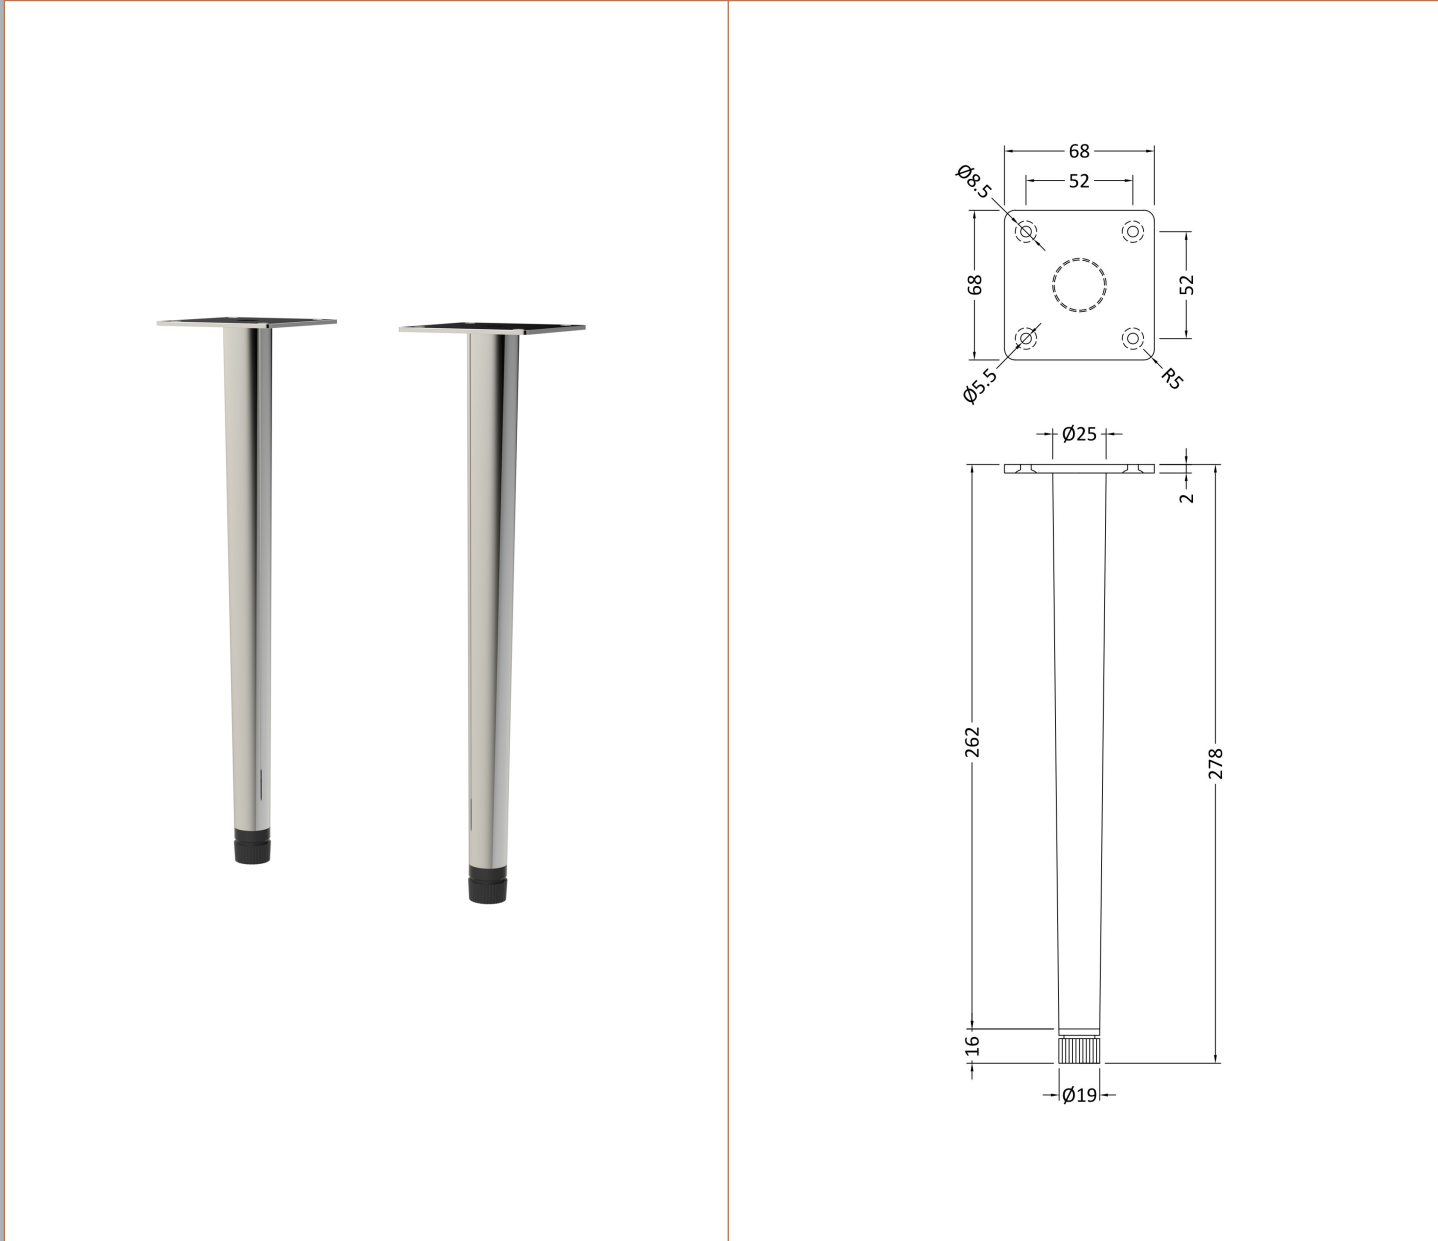

Sales Code: NFL326

Description: 260mm Decorative Leg Set (Pair)

Product Dimensions

Length (mm):	
Width (mm):	70
Height (mm):	260
Depth (mm):	70
Nett Weight (kg):	1.45

Packaging Dimensions

Height (mm):	90
Width (mm):	110
Depth (mm):	285
Gross Weight (kg):	1.65

Packaging Data

Box Colour:	Brown Cardboard Box
Box Qty:	1
Label Size:	100 x 50
Label Colour:	White Label
Label Qty:	2

Outer Box Dimensions (If Applicable)

Height (mm):	
Width (mm):	
Length (mm):	
Depth (mm):	
Gross Weight (kg):	
Barcode:	5056678437179

Product Details

Country of Origin:	China
Fitting Instruction:	No
CE & UKCA:	
Product Material:	Stainless Steel
Heating Element Wattage:	
Colour/Finish:	Chrome
Product Diameter:	25/19 mm
Connection Size:	