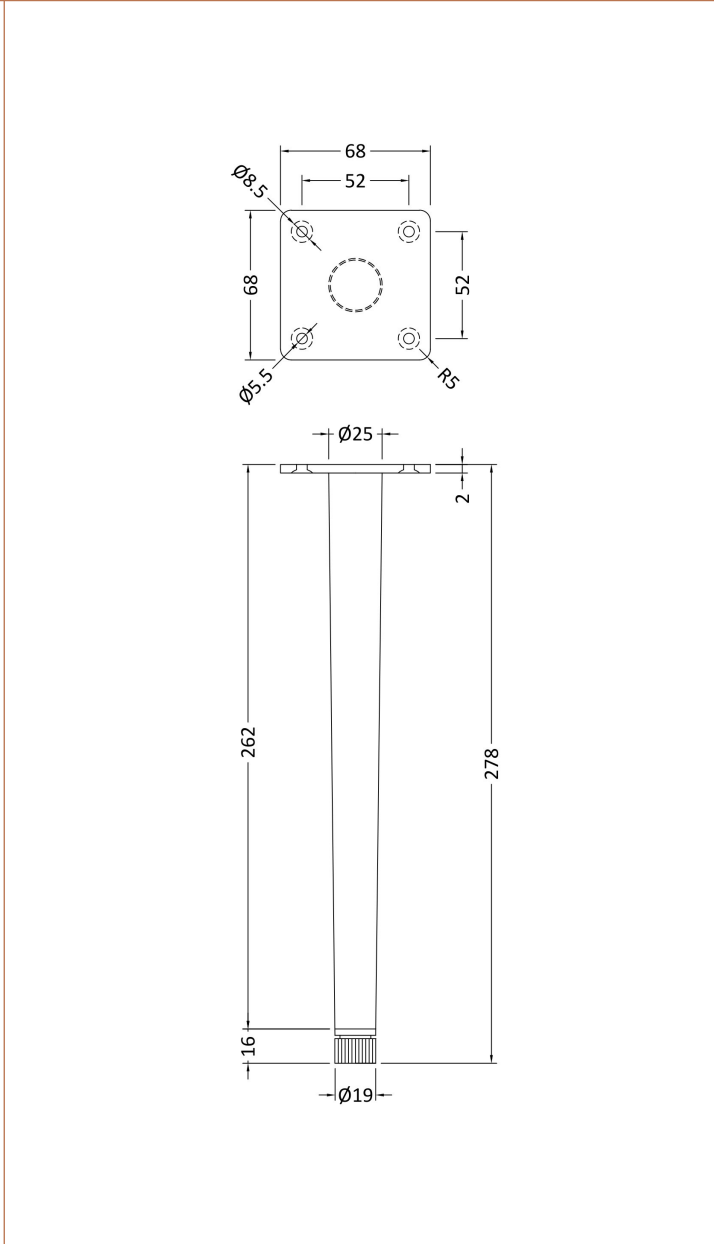

### Product Dimensions

Length (mm):	
Width (mm):	70
Height (mm):	260
Depth (mm):	70
Nett Weight (kg):	1.45

### Packaging Dimensions

Height (mm):	90
Width (mm):	110
Depth (mm):	285
Gross Weight (kg):	1.65

### Outer Box Dimensions (If Applicable)

Height (mm):	
Width (mm):	
Length (mm):	
Depth (mm):	
Gross Weight (kg):	
Barcode:	5056678437216

### Product Details

Country of Origin:	China
Fitting Instruction:	No
CE & UKCA:	
Product Material:	Stainless Steel
Heating Element Wattage:	
Colour/Finish:	Black
Product Diameter:	25/19 mm
Connection Size:	