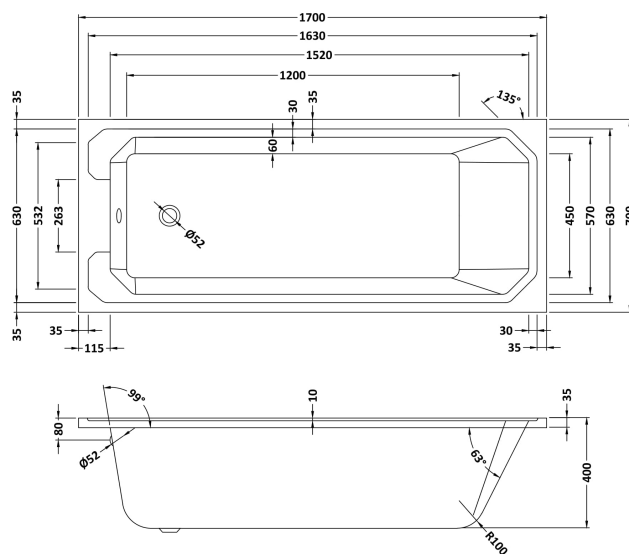

Sales Code: NLB109

Description: Art Deco Bath (1700X700)

Product Dimensions

Length (mm):	1700
Width (mm):	700
Depth (mm):	400
Nett Weight (kg):	19.3

Packaging Dimensions

Length (mm):	1700
Width (mm):	720
Depth (mm):	400
Gross Weight (kg):	19.3

Packaging Data

Box Colour:	Brown Cardboard Sleeve
Box Qty:	1
Label Size:	100 x 50
Label Colour:	White Label
Label Qty:	2

Outer Box Dimensions (If Applicable)

Length (mm):	
Width (mm):	
Height (mm):	
Gross Weight (kg):	
Barcode:	5055369040667

Product Details

Country of Origin:	Poland
Fitting Instruction:	No
Certification:	FSC: CE & UKCA: Yes
Material Colour Reference:	European White
Product Material:	Acrylic
Material Thickness:	4mm
Volume (Ltr):	178L
Displaced Capacity:	108L
Leg Set Included:	Legset Included
Waste Included:	Waste Not Included
Drilled/Undrilled:	Undrilled For Taps
Includes Grips:	No Grips Supplied
Embossed:	No
No of Tapholes:	None
Anti-Slip:	No