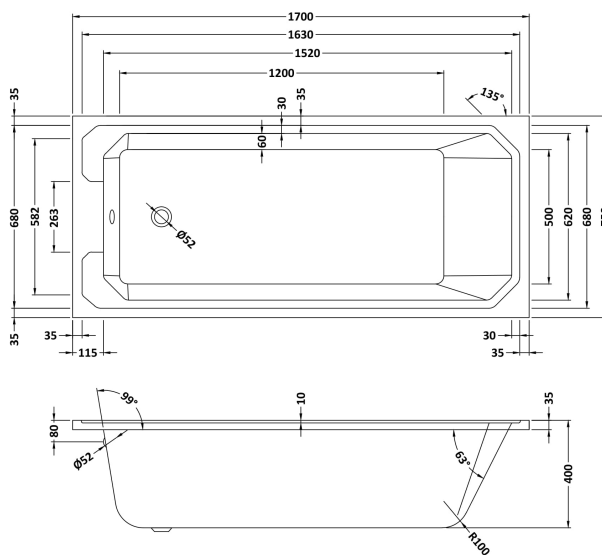

Sales Code: NLB110

Description: Art Deco Bath (1700X750)

Product Dimensions

Length (mm):	1700
Width (mm):	750
Depth (mm):	400
Nett Weight (kg):	23.2

Packaging Dimensions

Length (mm):	1700
Width (mm):	760
Depth (mm):	420
Gross Weight (kg):	23.2

Packaging Data

Box Colour:	Brown Cardboard Sleeve
Box Qty:	1
Label Size:	100 x 50
Label Colour:	White Label
Label Qty:	2

Outer Box Dimensions (If Applicable)

Length (mm):	
Width (mm):	
Height (mm):	
Gross Weight (kg):	
Barcode:	5055369040674

Product Details

Country of Origin:	Poland
Fitting Instruction:	No
Certification:	FSC: CE & UKCA: Yes
Material Colour Reference:	European White
Product Material:	Acrylic
Material Thickness:	4mm
Volume (Ltr):	193L
Displaced Capacity:	123L
Leg Set Included:	Legset Included
Waste Included:	Waste Not Included
Drilled/Undrilled:	Undrilled For Taps
Includes Grips:	No Grips Supplied
Embossed:	No
No of Tapholes:	None
Anti-Slip:	No