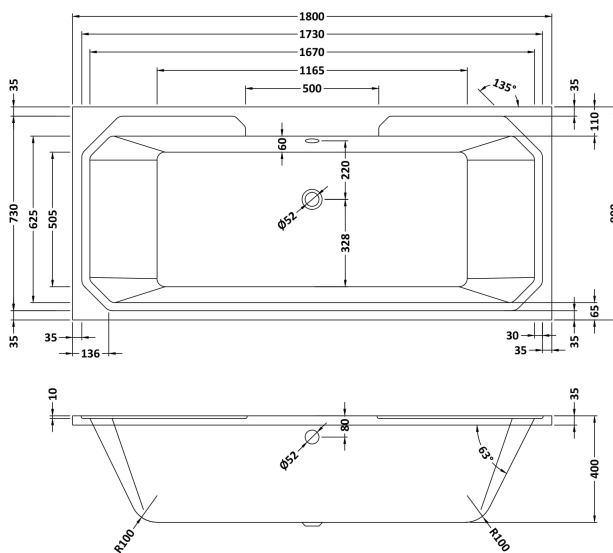

### Product Dimensions

Length (mm):	1800
Width (mm):	800
Depth (mm):	400
Nett Weight (kg):	22

### Packaging Dimensions

Length (mm):	1850
Width (mm):	820
Depth (mm):	440
Gross Weight (kg):	22

### Outer Box Dimensions (If Applicable)

Length (mm):	
Width (mm):	
Height (mm):	
Gross Weight (kg):	
Barcode:	5055369040681

### Product Details

Country of Origin:	Poland
Fitting Instruction:	No
Certification:	FSC: CE & UKCA: Yes
Material Colour Reference:	European White
Product Material:	Acrylic
Material Thickness:	4mm
Volume (Ltr):	215
Displaced Capacity:	145
Leg Set Included:	Legset Included
Waste Included:	Waste Not Included
Drilled/Undrilled:	Undrilled For Taps
Includes Grips:	No Grips Supplied
Embossed:	No
No of Tapholes:	None
Anti-Slip:	No