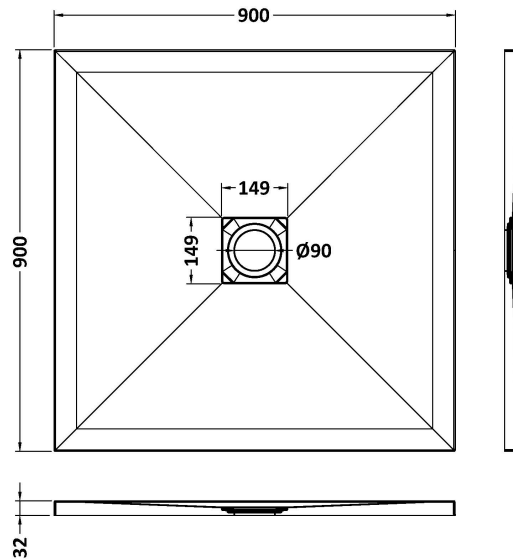

Sales Code: NLT61010

Description: Square Shower Tray 900X900

Product Dimensions

Length (mm):	900
Width (mm):	900
Height (mm):	32
Nett Weight (kg):	27

Packaging Dimensions

Length (mm):	940
Width (mm):	940
Height (mm):	73
Gross Weight (kg):	27.3

Packaging Data

Box Colour:	Shrinkwrap & Polystyrene
Box Qty:	1
Label Size:	100 x 50
Label Colour:	White Label
Label Qty:	2

Outer Box Dimensions (If Applicable)

Length (mm):	
Width (mm):	
Height (mm):	
Gross Weight (kg):	
Barcode:	5056462656212

Product Details

Country of Origin:	United Kingdom
Fitting Instruction:	No
CE & UKCA:	Yes
Colour/Finish:	Slate White
Product Material:	Acrylic Capped ABS Caco3 & Pu
Material Colour Reference:	Slate White
Radius:	0
Waste Required (mm):	90
Compatible with Leg Kit:	No