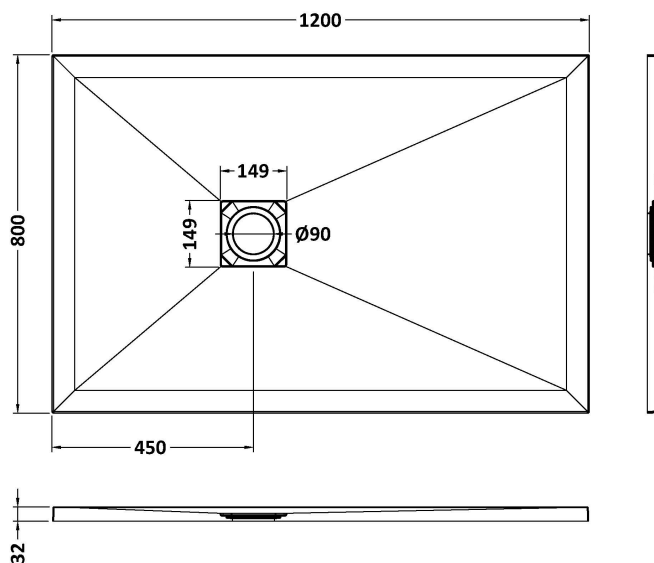

Sales Code: NLT61023

Description: Rectangular Shower Tray 1200X800

Product Dimensions

Length (mm):	1200
Width (mm):	800
Height (mm):	32
Nett Weight (kg):	41.4

Packaging Dimensions

Length (mm):	1240
Width (mm):	840
Height (mm):	73
Gross Weight (kg):	41.7

Packaging Data

Box Colour:	Shrinkwrap & Polystyrene
Box Qty:	1
Label Size:	100 x 50
Label Colour:	White Label
Label Qty:	2

Outer Box Dimensions (If Applicable)

Length (mm):	
Width (mm):	
Height (mm):	
Gross Weight (kg):	
Barcode:	5056462656243

Product Details

Country of Origin:	United Kingdom
Fitting Instruction:	No
CE & UKCA:	Yes
Colour/Finish:	Slate White
Product Material:	Acrylic Capped ABS Caco3 & Pu
Material Colour Reference:	Slate White
Radius:	0
Waste Required (mm):	90
Compatible with Leg Kit:	No