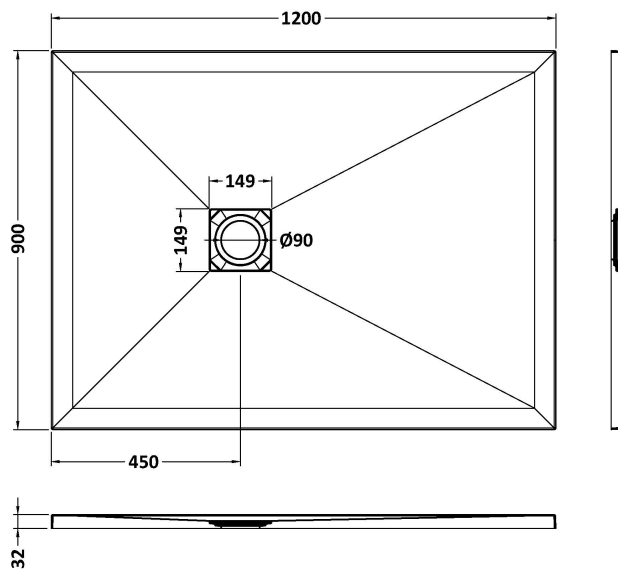

Sales Code: NLT61024

Description: Rectangular Shower Tray 1200X900

Product Dimensions

Length (mm):	1200
Width (mm):	900
Height (mm):	32
Nett Weight (kg):	47

Packaging Dimensions

Length (mm):	1240
Width (mm):	940
Height (mm):	73
Gross Weight (kg):	47.3

Packaging Data

Box Colour:	Shrinkwrap & Polystyrene
Box Qty:	1
Label Size:	100 x 50
Label Colour:	White Label
Label Qty:	2

Outer Box Dimensions (If Applicable)

Length (mm):	
Width (mm):	
Height (mm):	
Gross Weight (kg):	
Barcode:	5056462656274

Product Details

Country of Origin:	United Kingdom
Fitting Instruction:	No
CE & UKCA:	Yes
Colour/Finish:	Slate White
Product Material:	Acrylic Capped ABS Caco3 & Pu
Material Colour Reference:	Slate White
Radius:	0
Waste Required (mm):	90
Compatible with Leg Kit:	No