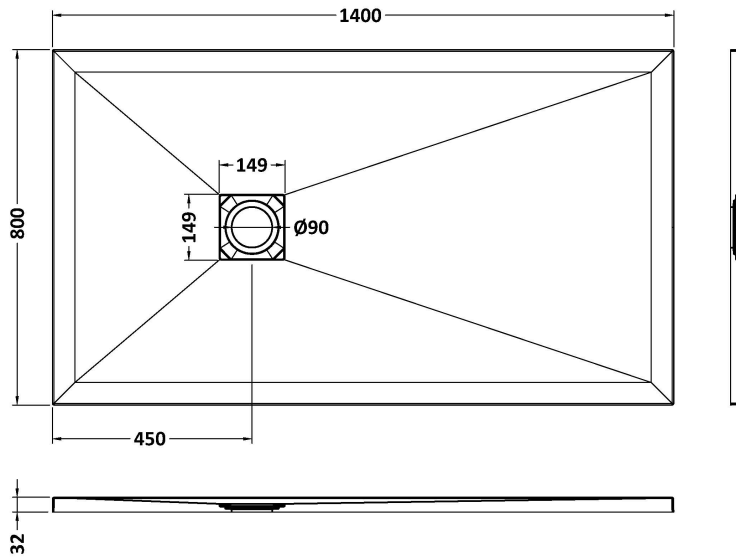

**Sales Code:** NLT61033

**Description:** Rectangular Shower Tray 1400X800

**Product Dimensions**

Length (mm):	1400
Width (mm):	800
Height (mm):	32
Nett Weight (kg):	49.7

**Packaging Dimensions**

Length (mm):	1440
Width (mm):	840
Height (mm):	73
Gross Weight (kg):	50

**Packaging Data**

Box Colour:	Shrinkwrap & Polystyrene
Box Qty:	1
Label Size:	100 x 50
Label Colour:	White Label
Label Qty:	2

**Outer Box Dimensions (If Applicable)**

Length (mm):	
Width (mm):	
Height (mm):	
Gross Weight (kg):	
Barcode:	5056462656304

**Product Details**

Country of Origin:	United Kingdom
Fitting Instruction:	No
CE & UKCA:	Yes
Colour/Finish:	Slate White
Product Material:	Acrylic Capped ABS Caco3 & Pu
Material Colour Reference:	Slate White
Radius:	0
Waste Required (mm):	90
Compatible with Leg Kit:	No