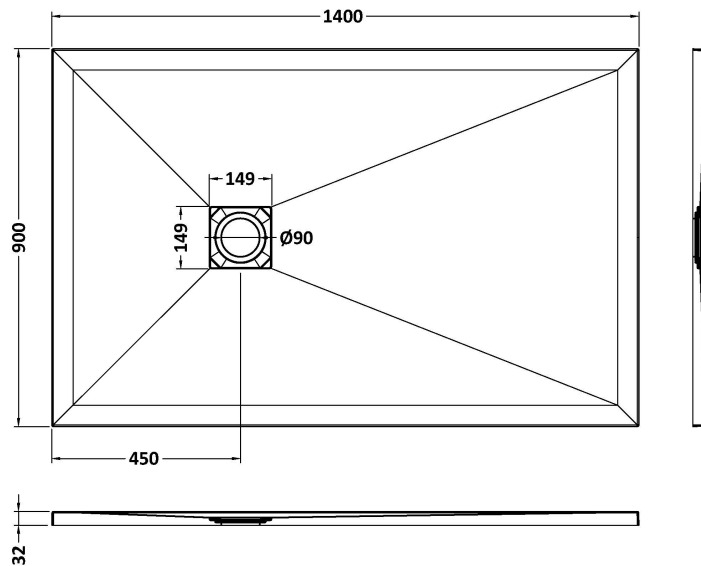

Sales Code: NLT61034

Description: Rectangular Shower Tray 1400X900

Product Dimensions

Length (mm):	1400
Width (mm):	900
Height (mm):	32
Nett Weight (kg):	51.8

Packaging Dimensions

Length (mm):	1440
Width (mm):	940
Height (mm):	73
Gross Weight (kg):	52.1

Packaging Data

Box Colour:	Shrinkwrap & Polystyrene
Box Qty:	1
Label Size:	100 x 50
Label Colour:	White Label
Label Qty:	2

Outer Box Dimensions (If Applicable)

Length (mm):	
Width (mm):	
Height (mm):	
Gross Weight (kg):	
Barcode:	5056462656335

Product Details

Country of Origin:	United Kingdom
Fitting Instruction:	No
CE & UKCA:	Yes
Colour/Finish:	Slate White
Product Material:	Acrylic Capped ABS Caco3 & Pu
Material Colour Reference:	Slate White
Radius:	0
Waste Required (mm):	90
Compatible with Leg Kit:	No