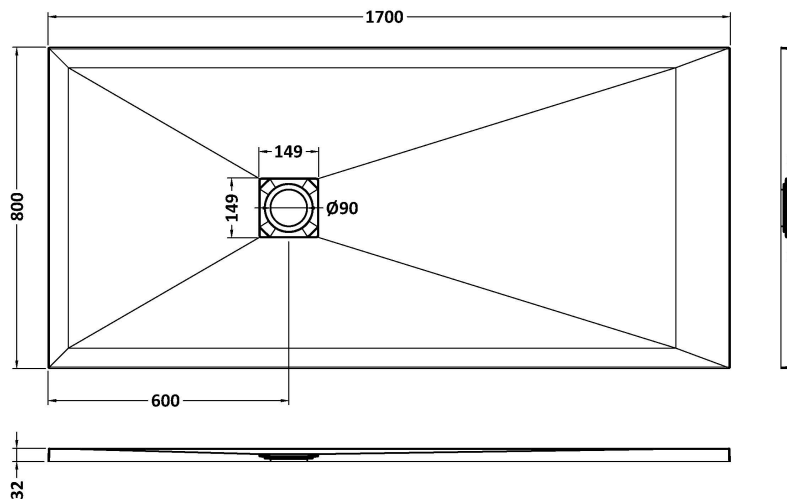

Sales Code: NLT61063

Description: Rectangular Shower Tray 1700X800

Product Dimensions

Length (mm):	1700
Width (mm):	800
Height (mm):	32
Nett Weight (kg):	66.6

Packaging Dimensions

Length (mm):	1740
Width (mm):	840
Height (mm):	73
Gross Weight (kg):	66.9

Packaging Data

Box Colour:	Shrinkwrap & Polystyrene
Box Qty:	1
Label Size:	100 x 50
Label Colour:	White Label
Label Qty:	2

Outer Box Dimensions (If Applicable)

Length (mm):	
Width (mm):	
Height (mm):	
Gross Weight (kg):	
Barcode:	5056462656427

Product Details

Country of Origin:	United Kingdom
Fitting Instruction:	No
CE & UKCA:	Yes
Colour/Finish:	Slate White
Product Material:	Acrylic Capped ABS Caco3 & Pu
Material Colour Reference:	Slate White
Radius:	0
Waste Required (mm):	90
Compatible with Leg Kit:	No