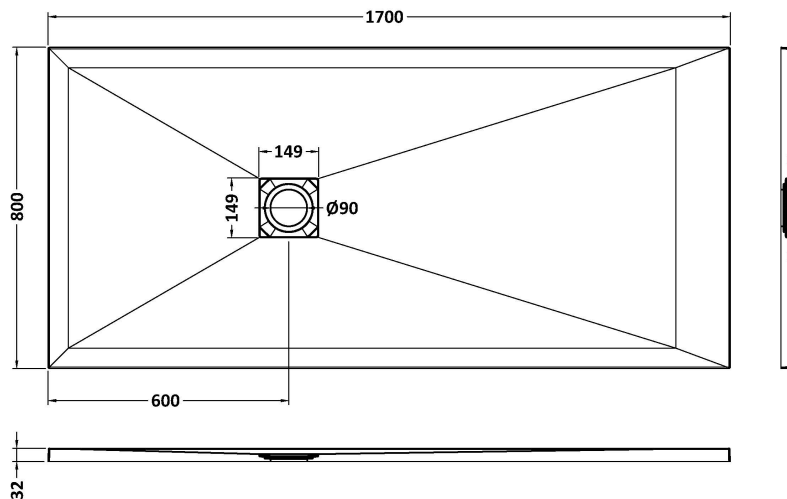

**Sales Code:** NLT61063

**Description:** Rectangular Shower Tray 1700X800

**Product Dimensions**

Length (mm):	1700
Width (mm):	800
Height (mm):	32
Nett Weight (kg):	66.6

**Packaging Dimensions**

Length (mm):	1740
Width (mm):	840
Height (mm):	73
Gross Weight (kg):	66.9

**Packaging Data**

Box Colour:	Shrinkwrap & Polystyrene
Box Qty:	1
Label Size:	100 x 50
Label Colour:	White Label
Label Qty:	2

**Outer Box Dimensions (If Applicable)**

Length (mm):	
Width (mm):	
Height (mm):	
Gross Weight (kg):	
Barcode:	5056462656427

**Product Details**

Country of Origin:	United Kingdom
Fitting Instruction:	No
CE & UKCA:	Yes
Colour/Finish:	Slate White
Product Material:	Acrylic Capped ABS Caco3 & Pu
Material Colour Reference:	Slate White
Radius:	0
Waste Required (mm):	90
Compatible with Leg Kit:	No