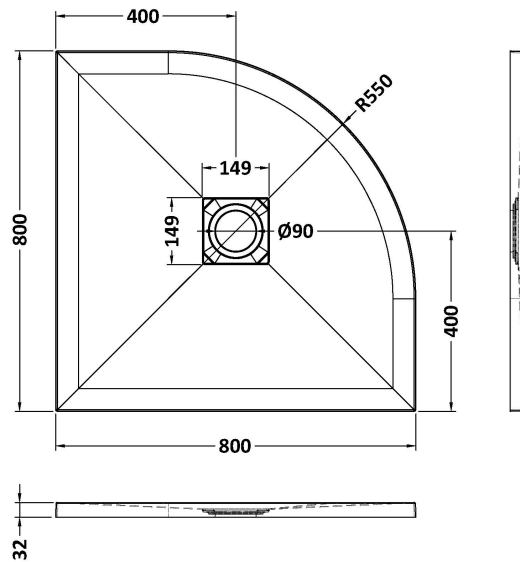

Sales Code: NLT61105

Description: Quadrant Shower Tray 800X800

**Product Dimensions**

Length (mm):	800
Width (mm):	800
Height (mm):	32
Nett Weight (kg):	32.7

**Packaging Dimensions**

Length (mm):	840
Width (mm):	840
Height (mm):	73
Gross Weight (kg):	33

**Packaging Data**

Box Colour:	Shrinkwrap & Polystyrene
Box Qty:	1
Label Size:	100 x 50
Label Colour:	White Label
Label Qty:	2

**Outer Box Dimensions (If Applicable)**

Length (mm):	
Width (mm):	
Height (mm):	
Gross Weight (kg):	
Barcode:	5056462656120

**Product Details**

Country of Origin:	United Kingdom
Fitting Instruction:	No
CE & UKCA:	Yes
Colour/Finish:	Slate White
Product Material:	Acrylic Capped ABS Caco3 & Pu
Material Colour Reference:	Slate White
Radius:	550
Waste Required (mm):	90
Compatible with Leg Kit:	No