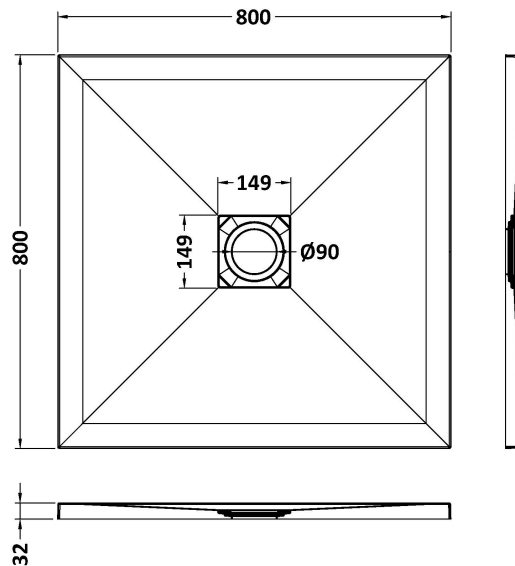

Sales Code: NLT71006

Description: Square Shower Tray 800X800

### Product Dimensions

Length (mm):	800
Width (mm):	800
Height (mm):	32
Nett Weight (kg):	27

### Packaging Dimensions

Length (mm):	840
Width (mm):	840
Height (mm):	73
Gross Weight (kg):	27.3

### Outer Box Dimensions (If Applicable)

Length (mm):	
Width (mm):	
Height (mm):	
Gross Weight (kg):	
Barcode:	5056462656205