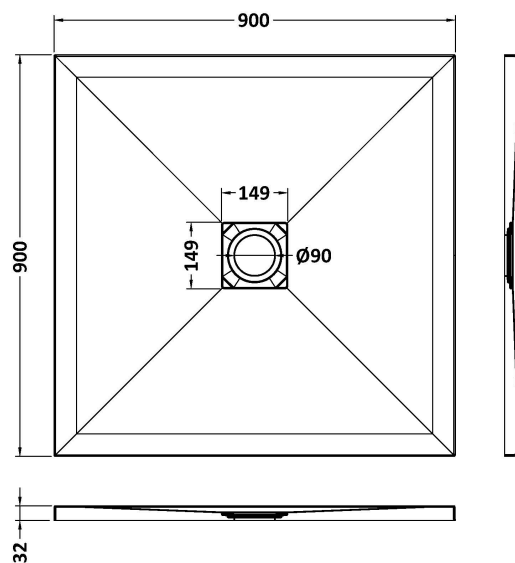

Sales Code: NLT71010

Description: Square Shower Tray 900X900

### Product Dimensions

Length (mm):	900
Width (mm):	900
Height (mm):	32
Nett Weight (kg):	28.4

### Packaging Dimensions

Length (mm):	940
Width (mm):	940
Height (mm):	73
Gross Weight (kg):	28.7

### Outer Box Dimensions (If Applicable)

Length (mm):	
Width (mm):	
Height (mm):	
Gross Weight (kg):	
Barcode:	5056462656236