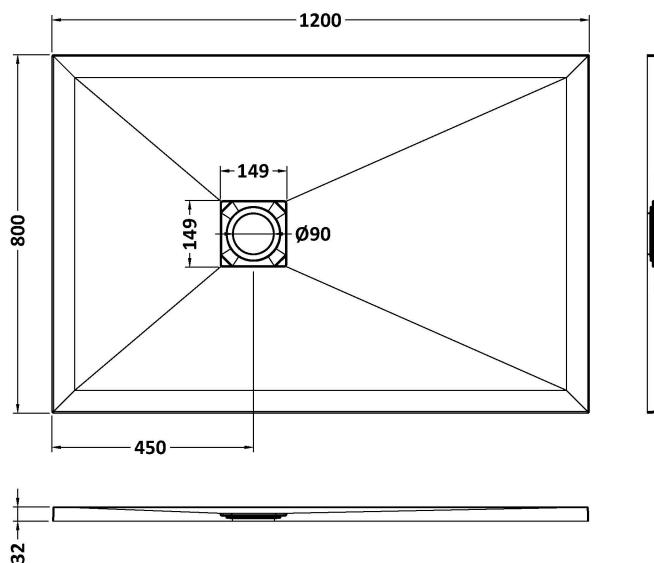

Sales Code: NLT71023

Description: Rectangular Shower Tray 1200X800

Product Dimensions

Length (mm):	1200
Width (mm):	800
Height (mm):	32
Nett Weight (kg):	41.4

Packaging Dimensions

Length (mm):	1240
Width (mm):	840
Height (mm):	73
Gross Weight (kg):	41.7

Packaging Data

Box Colour:	Shrinkwrap & Polystyrene
Box Qty:	1
Label Size:	100 x 50
Label Colour:	White Label
Label Qty:	2

Outer Box Dimensions (If Applicable)

Length (mm):	
Width (mm):	
Height (mm):	
Gross Weight (kg):	
Barcode:	5056462656267

Product Details

Country of Origin:	United Kingdom
Fitting Instruction:	No
CE & UKCA:	Yes
Colour/Finish:	Slate Grey
Product Material:	Acrylic Capped ABS Caco3 & Pu
Material Colour Reference:	Slate Grey
Radius:	0
Waste Required (mm):	90
Compatible with Leg Kit:	No