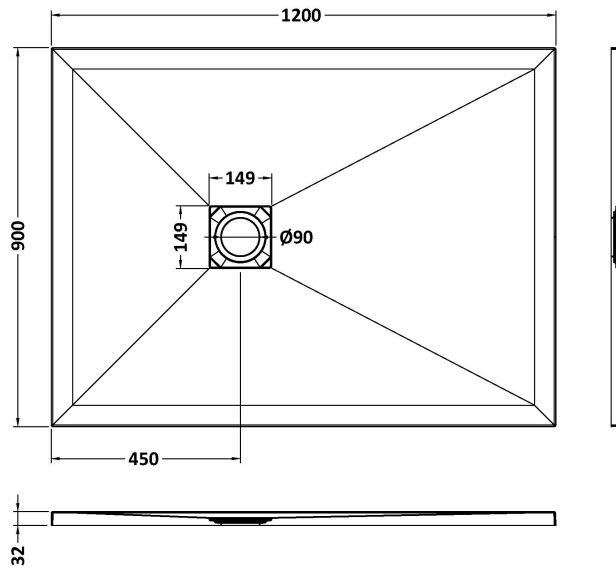

Sales Code: NLT71024

Description: Rectangular Shower Tray 1200X900

Product Dimensions

Length (mm):	1200
Width (mm):	900
Height (mm):	32
Nett Weight (kg):	46

Packaging Dimensions

Length (mm):	1240
Width (mm):	940
Height (mm):	73
Gross Weight (kg):	46.3

Packaging Data

Box Colour:	Shrinkwrap & Polystyrene
Box Qty:	1
Label Size:	100 x 50
Label Colour:	White Label
Label Qty:	2

Outer Box Dimensions (If Applicable)

Length (mm):	
Width (mm):	
Height (mm):	
Gross Weight (kg):	
Barcode:	5056462656298

Product Details

Country of Origin:	United Kingdom
Fitting Instruction:	No
CE & UKCA:	Yes
Colour/Finish:	Slate Grey
Product Material:	Acrylic Capped ABS Caco3 & Pu
Material Colour Reference:	Slate Grey
Radius:	0
Waste Required (mm):	90
Compatible with Leg Kit:	No