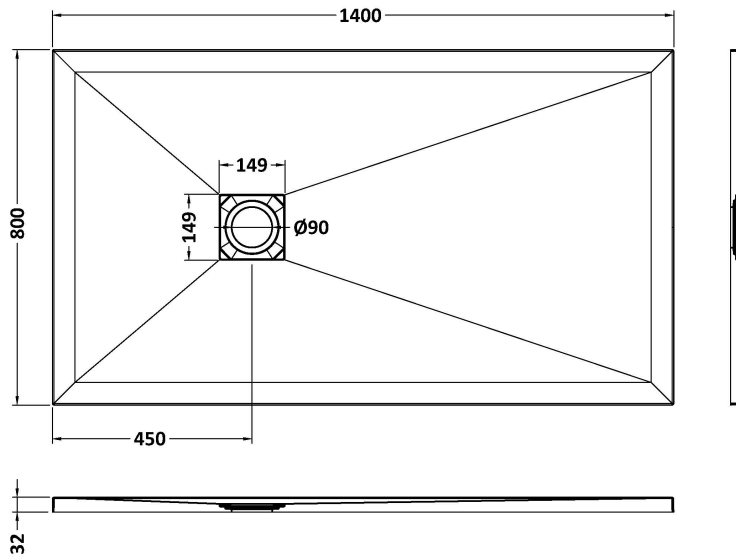

Sales Code: NLT71033

Description: Rectangular Shower Tray 1400X800

Product Dimensions

Length (mm):	1400
Width (mm):	800
Height (mm):	32
Nett Weight (kg):	49.7

Packaging Dimensions

Length (mm):	1440
Width (mm):	840
Height (mm):	73
Gross Weight (kg):	50

Packaging Data

Box Colour:	Shrinkwrap & Polystyrene
Box Qty:	1
Label Size:	100 x 50
Label Colour:	White Label
Label Qty:	2

Outer Box Dimensions (If Applicable)

Length (mm):	
Width (mm):	
Height (mm):	
Gross Weight (kg):	
Barcode:	5056462656328

Product Details

Country of Origin:	United Kingdom
Fitting Instruction:	No
CE & UKCA:	Yes
Colour/Finish:	Slate Grey
Product Material:	Acrylic Capped ABS Caco3 & Pu
Material Colour Reference:	Slate Grey
Radius:	0
Waste Required (mm):	90
Compatible with Leg Kit:	No