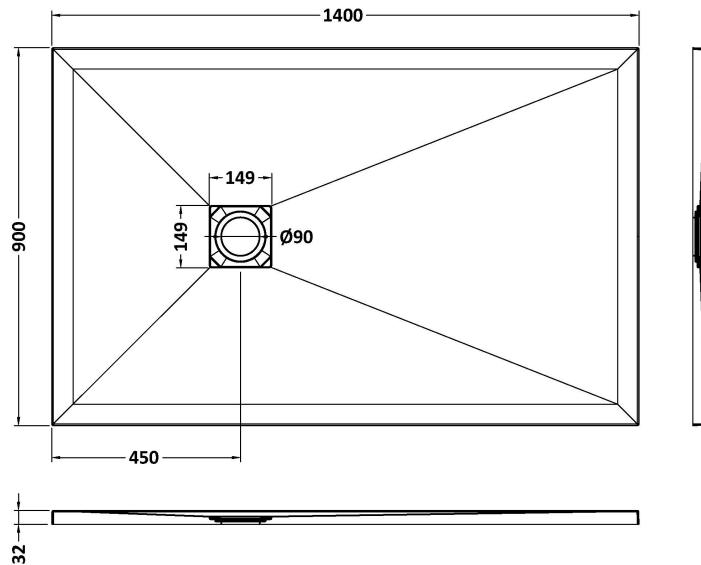

**Sales Code:** NLT71034

**Description:** Rectangular Shower Tray 1400X900

**Product Dimensions**

Length (mm):	1400
Width (mm):	900
Height (mm):	32
Nett Weight (kg):	51.8

**Packaging Dimensions**

Length (mm):	1440
Width (mm):	940
Height (mm):	73
Gross Weight (kg):	52.1

**Packaging Data**

Box Colour:	Shrinkwrap & Polystyrene
Box Qty:	1
Label Size:	100 x 50
Label Colour:	White Label
Label Qty:	2

**Outer Box Dimensions (If Applicable)**

Length (mm):	
Width (mm):	
Height (mm):	
Gross Weight (kg):	
Barcode:	5056462656359

**Product Details**

Country of Origin:	United Kingdom
Fitting Instruction:	No
CE & UKCA:	Yes
Colour/Finish:	Slate Grey
Product Material:	Acrylic Capped ABS Caco3 & Pu
Material Colour Reference:	Slate Grey
Radius:	0
Waste Required (mm):	90
Compatible with Leg Kit:	No