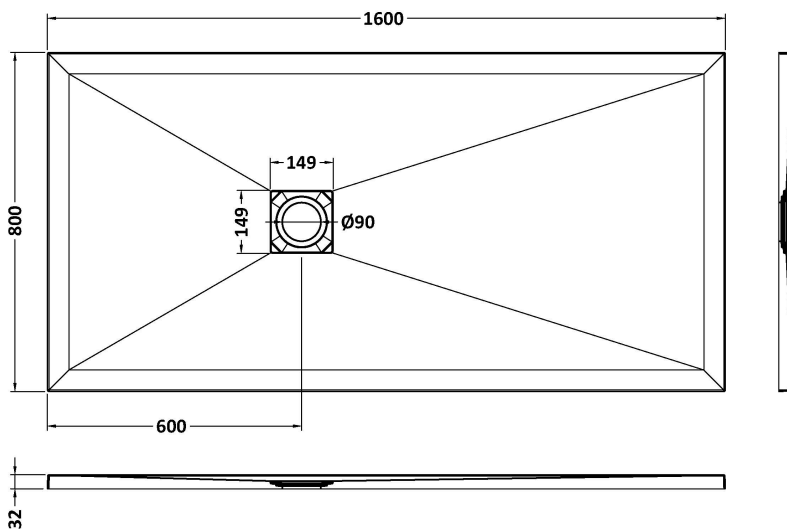

Sales Code: NLT71053

Description: Rectangular Shower Tray 1600X800

### Product Dimensions

Length (mm):	1600
Width (mm):	800
Height (mm):	32
Nett Weight (kg):	57.9

### Packaging Dimensions

Length (mm):	1640
Width (mm):	840
Height (mm):	73
Gross Weight (kg):	58.2

### Outer Box Dimensions (If Applicable)

Length (mm):	
Width (mm):	
Height (mm):	
Gross Weight (kg):	
Barcode:	5056462656380