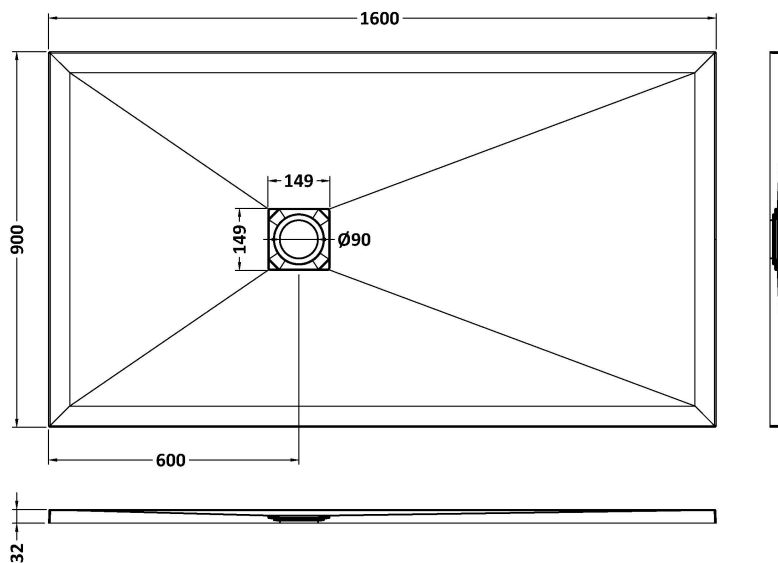

Sales Code: NLT71054

Description: Rectangular Shower Tray 1600X900

Product Dimensions

Length (mm):	1600
Width (mm):	900
Height (mm):	32
Nett Weight (kg):	61.8

Packaging Dimensions

Length (mm):	1640
Width (mm):	940
Height (mm):	73
Gross Weight (kg):	62.1

Packaging Data

Box Colour:	Shrinkwrap & Polystyrene
Box Qty:	1
Label Size:	100 x 50
Label Colour:	White Label
Label Qty:	2

Outer Box Dimensions (If Applicable)

Length (mm):	
Width (mm):	
Height (mm):	
Gross Weight (kg):	
Barcode:	5056462656410

Product Details

Country of Origin:	United Kingdom
Fitting Instruction:	No
CE & UKCA:	Yes
Colour/Finish:	Slate Grey
Product Material:	Acrylic Capped ABS Caco3 & Pu
Material Colour Reference:	Slate Grey
Radius:	0
Waste Required (mm):	90
Compatible with Leg Kit:	No