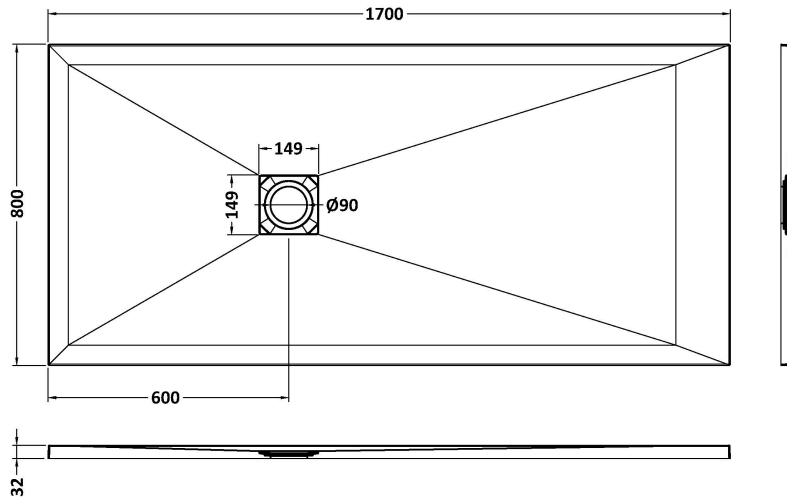

Sales Code: NLT71063

Description: Rectangular Shower Tray 1700X800

Product Dimensions

Length (mm):	1700
Width (mm):	800
Height (mm):	32
Nett Weight (kg):	66.6

Packaging Dimensions

Length (mm):	1740
Width (mm):	840
Height (mm):	73
Gross Weight (kg):	66.9

Packaging Data

Box Colour:	Shrinkwrap & Polystyrene
Box Qty:	1
Label Size:	100 x 50
Label Colour:	White Label
Label Qty:	2

Outer Box Dimensions (If Applicable)

Length (mm):	
Width (mm):	
Height (mm):	
Gross Weight (kg):	
Barcode:	5056462656441

Product Details

Country of Origin:	United Kingdom
Fitting Instruction:	No
CE & UKCA:	Yes
Colour/Finish:	Slate Grey
Product Material:	Acrylic Capped ABS Caco3 & Pu
Material Colour Reference:	Slate Grey
Radius:	0
Waste Required (mm):	90
Compatible with Leg Kit:	No