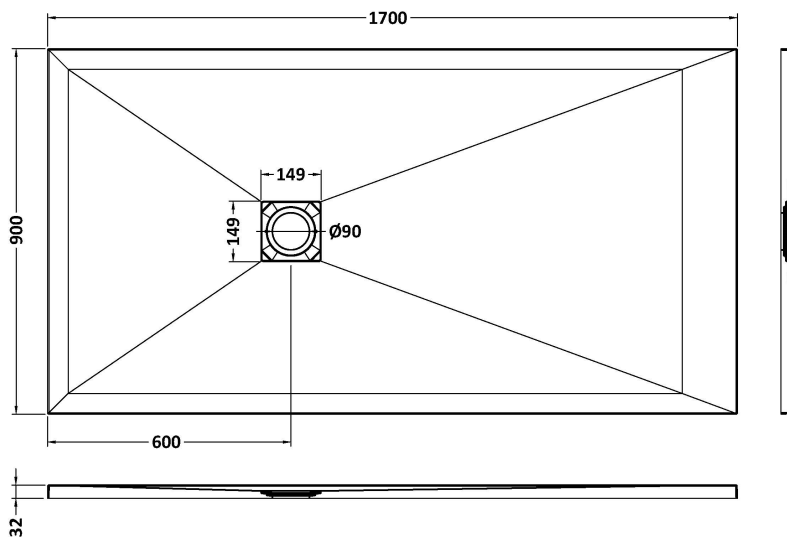

Sales Code: NLT71064

Description: Rectangular Shower Tray 1700X900

Product Dimensions

Length (mm):	1700
Width (mm):	900
Height (mm):	32
Nett Weight (kg):	70.2

Packaging Dimensions

Length (mm):	1740
Width (mm):	940
Height (mm):	73
Gross Weight (kg):	70.5

Packaging Data

Box Colour:	Shrinkwrap & Polystyrene
Box Qty:	1
Label Size:	100 x 50
Label Colour:	White Label
Label Qty:	2

Outer Box Dimensions (If Applicable)

Length (mm):	
Width (mm):	
Height (mm):	
Gross Weight (kg):	
Barcode:	5056462656472

Product Details

Country of Origin:	United Kingdom
Fitting Instruction:	No
CE & UKCA:	Yes
Colour/Finish:	Slate Grey
Product Material:	Acrylic Capped ABS Caco3 & Pu
Material Colour Reference:	Slate Grey
Radius:	0
Waste Required (mm):	90
Compatible with Leg Kit:	No