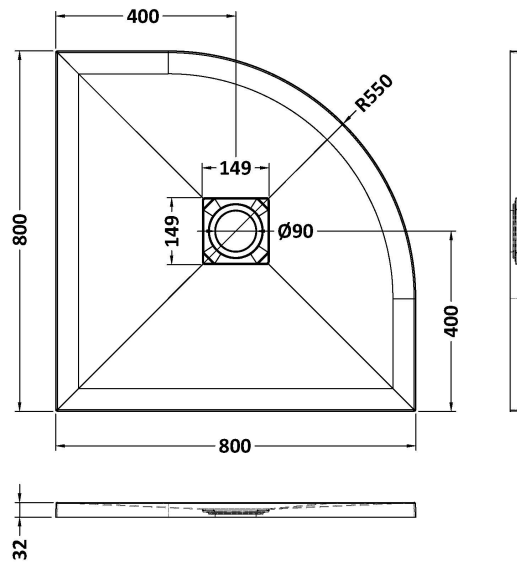

Sales Code: NLT71105

Description: Quadrant Shower Tray 800X800

Product Dimensions

Length (mm):	800
Width (mm):	800
Height (mm):	32
Nett Weight (kg):	33.2

Packaging Dimensions

Length (mm):	840
Width (mm):	840
Height (mm):	73
Gross Weight (kg):	33.5

Packaging Data

Box Colour:	Shrinkwrap & Polystyrene
Box Qty:	1
Label Size:	100 x 50
Label Colour:	White Label
Label Qty:	2

Outer Box Dimensions (If Applicable)

Length (mm):	
Width (mm):	
Height (mm):	
Gross Weight (kg):	
Barcode:	5056462656144

Product Details

Country of Origin:	United Kingdom
Fitting Instruction:	No
CE & UKCA:	Yes
Colour/Finish:	Slate Grey
Product Material:	Acrylic Capped ABS Caco3 & Pu
Material Colour Reference:	Slate Grey
Radius:	550
Waste Required (mm):	90
Compatible with Leg Kit:	No