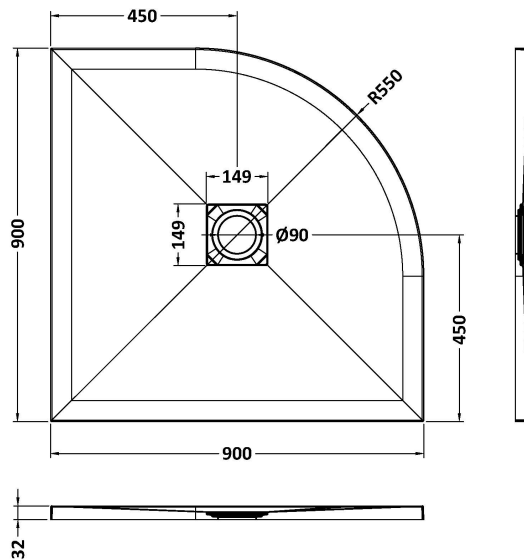

Sales Code: NLT71106

Description: Quadrant Shower Tray 900X900

### Product Dimensions

Length (mm):	900
Width (mm):	900
Height (mm):	32
Nett Weight (kg):	34.7

### Packaging Dimensions

Length (mm):	940
Width (mm):	940
Height (mm):	73
Gross Weight (kg):	35

### Outer Box Dimensions (If Applicable)

Length (mm):	
Width (mm):	
Height (mm):	
Gross Weight (kg):	
Barcode:	5056462656175