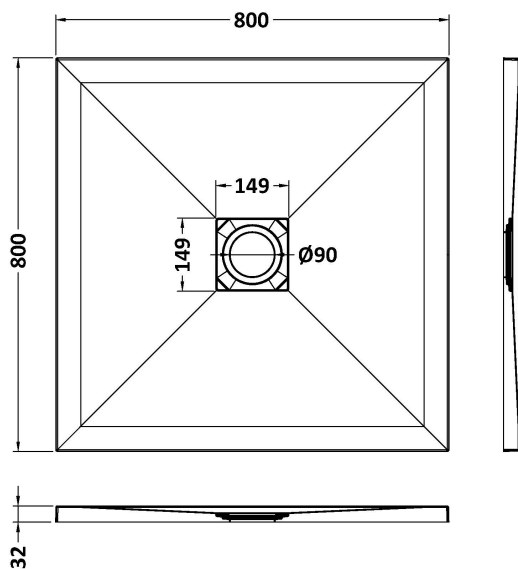

Sales Code: NLT91006

Description: Square Shower Tray 800X800

### Product Dimensions

Length (mm):	800
Width (mm):	800
Height (mm):	32
Nett Weight (kg):	27

### Packaging Dimensions

Length (mm):	840
Width (mm):	840
Height (mm):	73
Gross Weight (kg):	27.3

### Outer Box Dimensions (If Applicable)

Length (mm):	
Width (mm):	
Height (mm):	
Gross Weight (kg):	
Barcode:	5056462656199