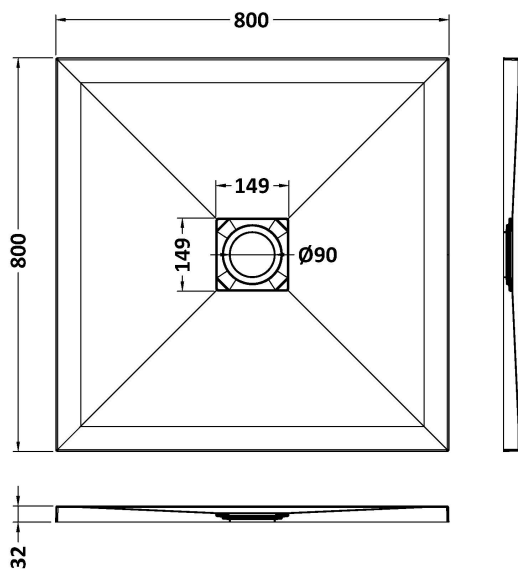

Sales Code: NLT91006

Description: Square Shower Tray 800X800

Product Dimensions

Length (mm):	800
Width (mm):	800
Height (mm):	32
Nett Weight (kg):	27

Packaging Dimensions

Length (mm):	840
Width (mm):	840
Height (mm):	73
Gross Weight (kg):	27.3

Packaging Data

Box Colour:	Shrinkwrap & Polystyrene
Box Qty:	1
Label Size:	100 x 50
Label Colour:	White Label
Label Qty:	2

Outer Box Dimensions (If Applicable)

Length (mm):	
Width (mm):	
Height (mm):	
Gross Weight (kg):	
Barcode:	5056462656199

Product Details

Country of Origin:	United Kingdom
Fitting Instruction:	No
CE & UKCA:	Yes
Colour/Finish:	Slate Black
Product Material:	Acrylic Capped ABS Caco3 & Pu
Material Colour Reference:	Slate Black
Radius:	0
Waste Required (mm):	90
Compatible with Leg Kit:	No