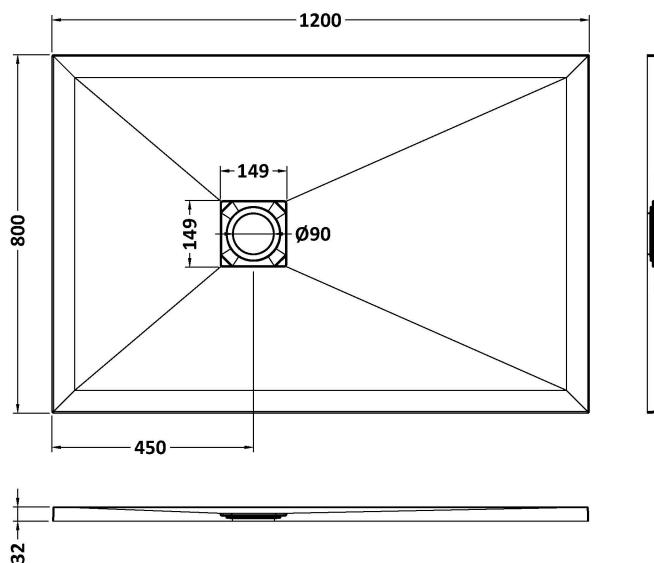

Sales Code: NLT91023

Description: Rectangular Shower Tray 1200X800

### Product Dimensions

Length (mm):	1200
Width (mm):	800
Height (mm):	32
Nett Weight (kg):	41.9

### Packaging Dimensions

Length (mm):	1240
Width (mm):	840
Height (mm):	73
Gross Weight (kg):	42.2

### Outer Box Dimensions (If Applicable)

Length (mm):	
Width (mm):	
Height (mm):	
Gross Weight (kg):	
Barcode:	5056462656250