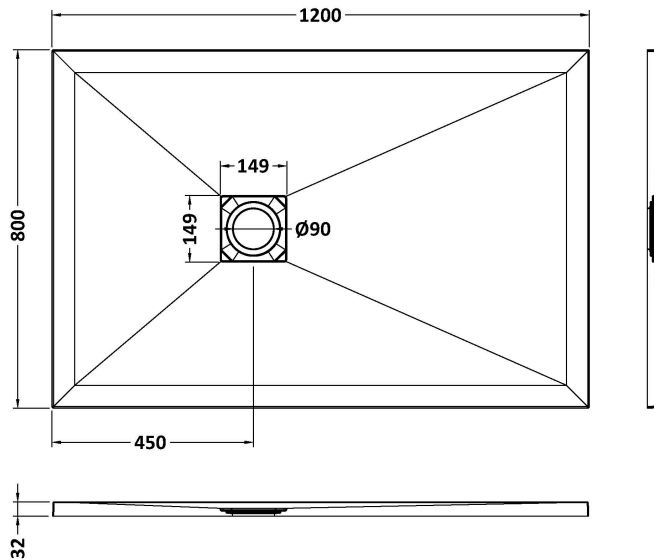

Sales Code: NLT91023

Description: Rectangular Shower Tray 1200X800

Product Dimensions

Length (mm):	1200
Width (mm):	800
Height (mm):	32
Nett Weight (kg):	41.9

Packaging Dimensions

Length (mm):	1240
Width (mm):	840
Height (mm):	73
Gross Weight (kg):	42.2

Packaging Data

Box Colour:	Shrinkwrap & Polystyrene
Box Qty:	1
Label Size:	100 x 50
Label Colour:	White Label
Label Qty:	2

Outer Box Dimensions (If Applicable)

Length (mm):	
Width (mm):	
Height (mm):	
Gross Weight (kg):	
Barcode:	5056462656250

Product Details

Country of Origin:	United Kingdom
Fitting Instruction:	No
CE & UKCA:	Yes
Colour/Finish:	Slate Black
Product Material:	Acrylic Capped ABS Caco3 & Pu
Material Colour Reference:	Slate Black
Radius:	0
Waste Required (mm):	90
Compatible with Leg Kit:	No