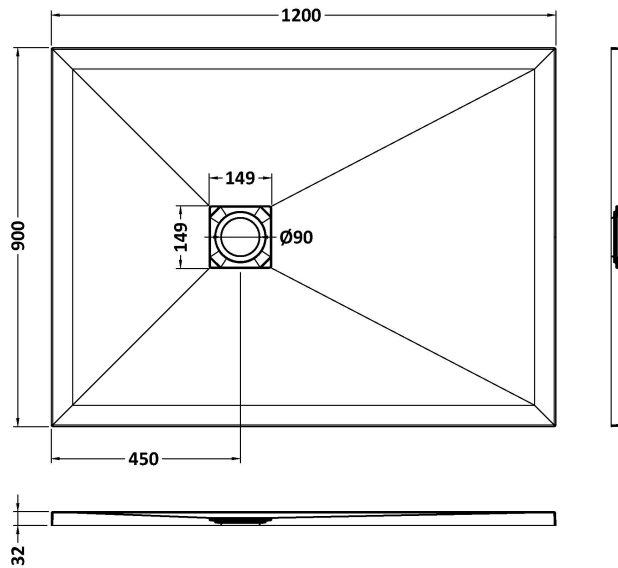

Sales Code: NLT91024

Description: Rectangular Shower Tray 1200X900

Product Dimensions

Length (mm):	1200
Width (mm):	900
Height (mm):	32
Nett Weight (kg):	47

Packaging Dimensions

Length (mm):	1240
Width (mm):	940
Height (mm):	73
Gross Weight (kg):	47.3

Packaging Data

Box Colour:	Shrinkwrap & Polystyrene
Box Qty:	1
Label Size:	100 x 50
Label Colour:	White Label
Label Qty:	2

Outer Box Dimensions (If Applicable)

Length (mm):	
Width (mm):	
Height (mm):	
Gross Weight (kg):	
Barcode:	5056462656281

Product Details

Country of Origin:	United Kingdom
Fitting Instruction:	No
CE & UKCA:	Yes
Colour/Finish:	Slate Black
Product Material:	Acrylic Capped ABS Caco3 & Pu
Material Colour Reference:	Slate Black
Radius:	0
Waste Required (mm):	90
Compatible with Leg Kit:	No