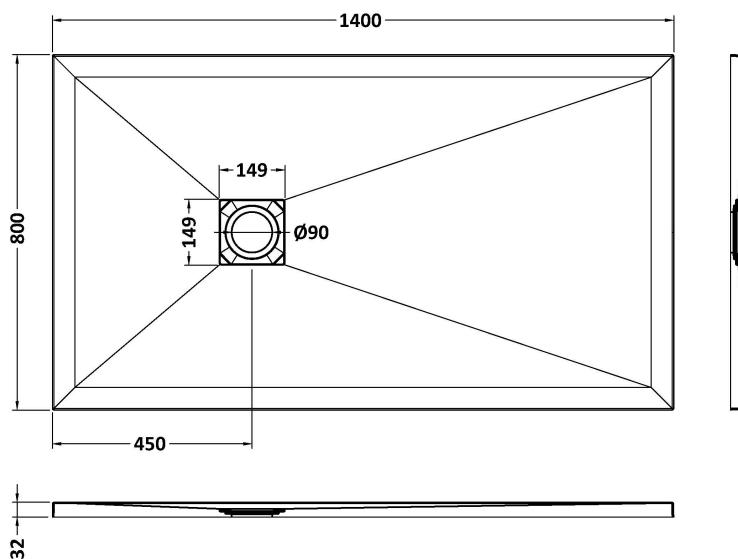

Sales Code: NLT91033

Description: Rectangular Shower Tray 1400X800

Product Dimensions

Length (mm):	1400
Width (mm):	800
Height (mm):	32
Nett Weight (kg):	49.3

Packaging Dimensions

Length (mm):	1440
Width (mm):	840
Height (mm):	73
Gross Weight (kg):	49.6

Packaging Data

Box Colour:	Shrinkwrap & Polystyrene
Box Qty:	1
Label Size:	100 x 50
Label Colour:	White Label
Label Qty:	2

Outer Box Dimensions (If Applicable)

Length (mm):	
Width (mm):	
Height (mm):	
Gross Weight (kg):	
Barcode:	5056462656311

Product Details

Country of Origin:	United Kingdom
Fitting Instruction:	No
CE & UKCA:	Yes
Colour/Finish:	Slate Black
Product Material:	Acrylic Capped ABS Caco3 & Pu
Material Colour Reference:	Slate Black
Radius:	0
Waste Required (mm):	90
Compatible with Leg Kit:	No