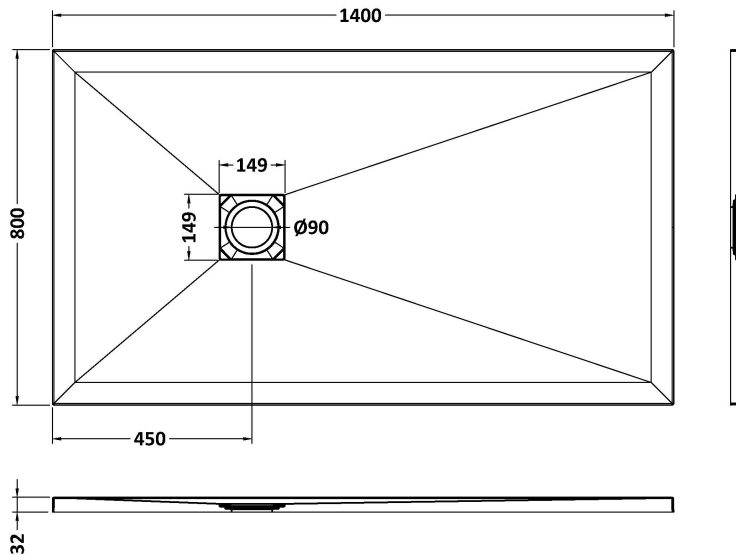

Sales Code: NLT91033

Description: Rectangular Shower Tray 1400X800

### Product Dimensions

Length (mm):	1400
Width (mm):	800
Height (mm):	32
Nett Weight (kg):	49.3

### Packaging Dimensions

Length (mm):	1440
Width (mm):	840
Height (mm):	73
Gross Weight (kg):	49.6

### Outer Box Dimensions (If Applicable)

Length (mm):	
Width (mm):	
Height (mm):	
Gross Weight (kg):	
Barcode:	5056462656311