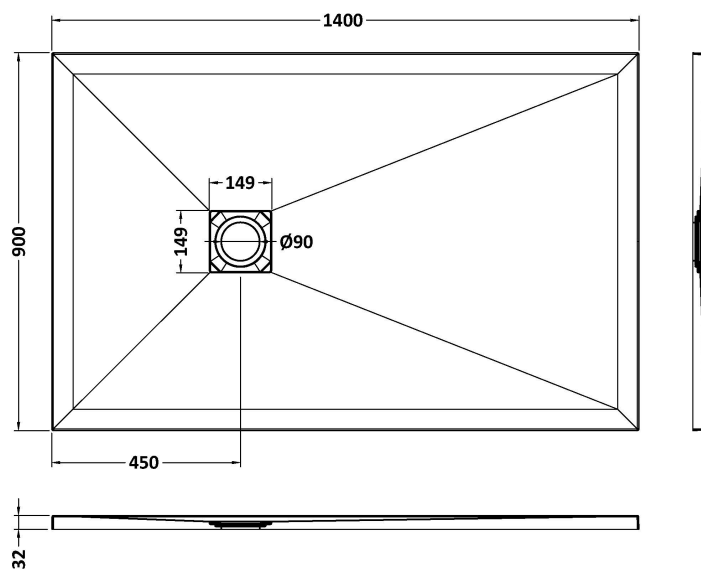

Sales Code: NLT91034

Description: Rectangular Shower Tray 1400X900

Product Dimensions

Length (mm):	1400
Width (mm):	900
Height (mm):	32
Nett Weight (kg):	52.9

Packaging Dimensions

Length (mm):	1440
Width (mm):	940
Height (mm):	73
Gross Weight (kg):	53.2

Packaging Data

Box Colour:	Shrinkwrap & Polystyrene
Box Qty:	1
Label Size:	100 x 50
Label Colour:	White Label
Label Qty:	2

Outer Box Dimensions (If Applicable)

Length (mm):	
Width (mm):	
Height (mm):	
Gross Weight (kg):	
Barcode:	5056462656342

Product Details

Country of Origin:	United Kingdom
Fitting Instruction:	No
CE & UKCA:	Yes
Colour/Finish:	Slate Black
Product Material:	Acrylic Capped ABS Caco3 & Pu
Material Colour Reference:	Slate Black
Radius:	0
Waste Required (mm):	90
Compatible with Leg Kit:	No