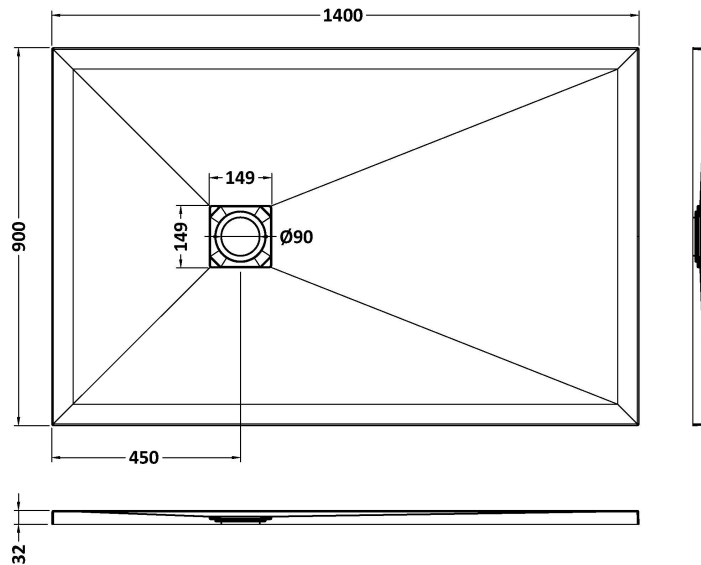

Sales Code: NLT91034

Description: Rectangular Shower Tray 1400X900

Product Dimensions

Length (mm):	1400
Width (mm):	900
Height (mm):	32
Nett Weight (kg):	52.9

Packaging Dimensions

Length (mm):	1440
Width (mm):	940
Height (mm):	73
Gross Weight (kg):	53.2

Packaging Data

Box Colour:	Shrinkwrap & Polystyrene
Box Qty:	1
Label Size:	100 x 50
Label Colour:	White Label
Label Qty:	2

Outer Box Dimensions (If Applicable)

Length (mm):	
Width (mm):	
Height (mm):	
Gross Weight (kg):	
Barcode:	5056462656342

Product Details

Country of Origin:	United Kingdom
Fitting Instruction:	No
CE & UKCA:	Yes
Colour/Finish:	Slate Black
Product Material:	Acrylic Capped ABS Caco3 & Pu
Material Colour Reference:	Slate Black
Radius:	0
Waste Required (mm):	90
Compatible with Leg Kit:	No