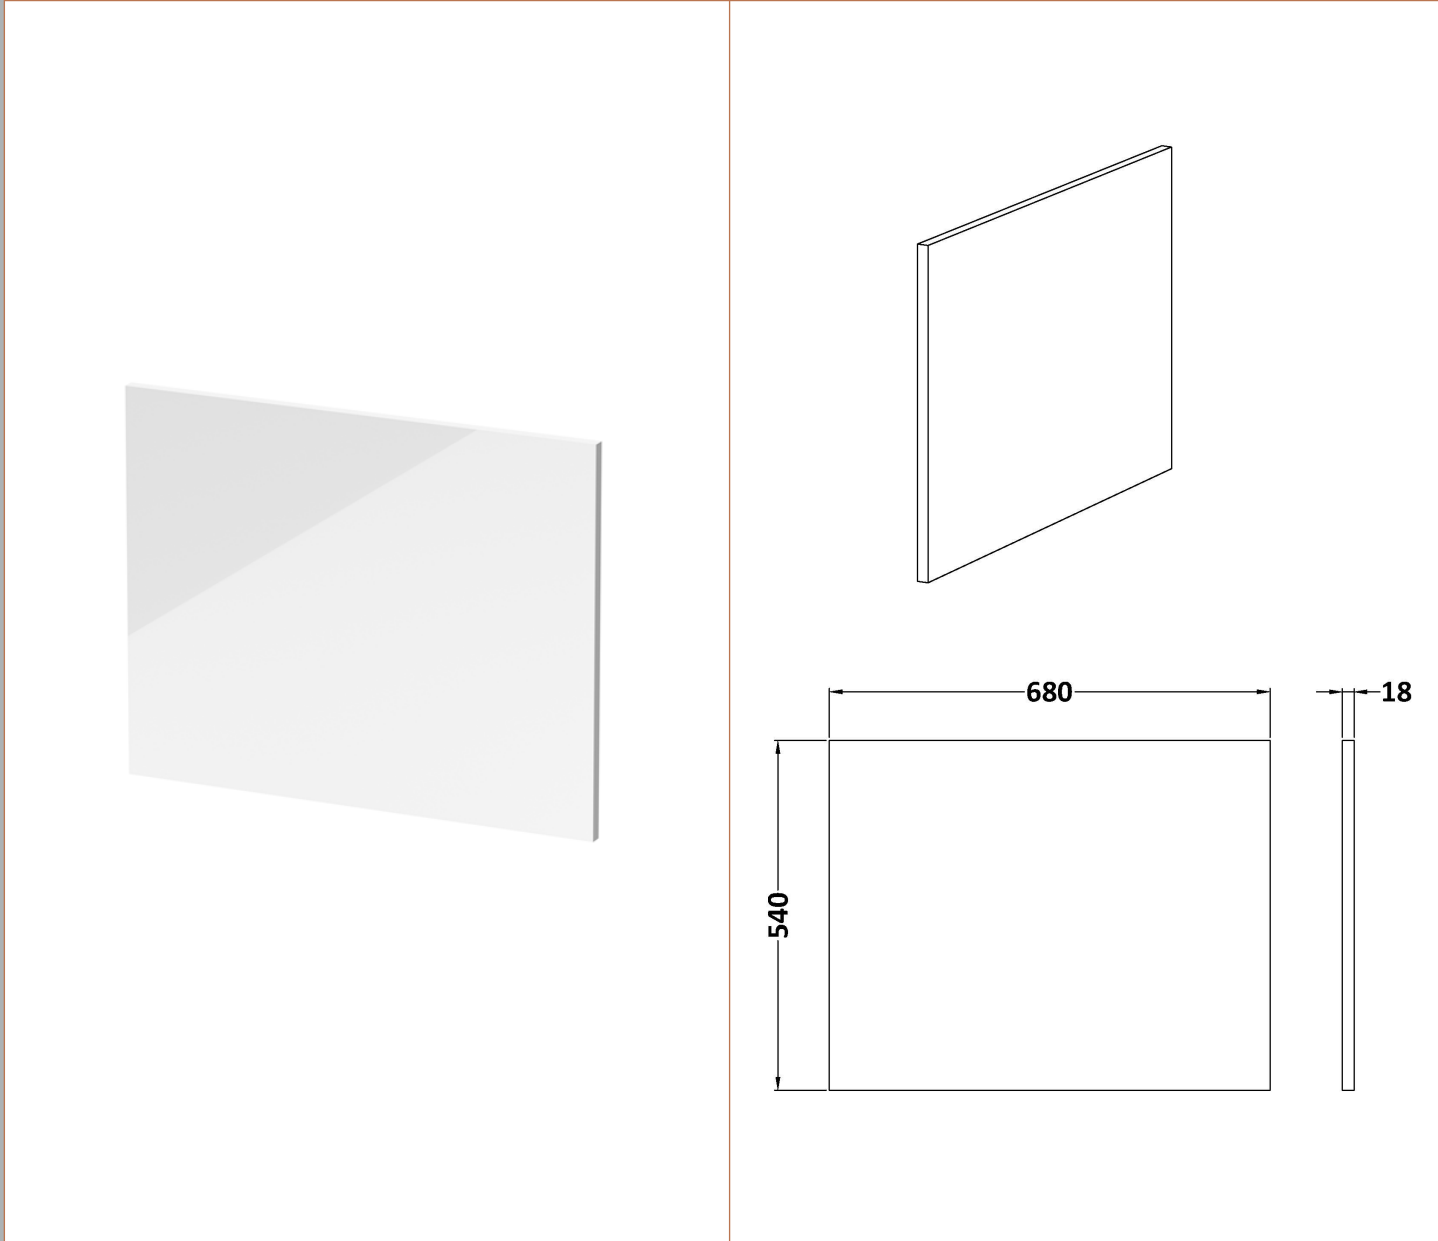

**Sales Code:** NMP131W

**Description:** 700mm Offset End Panel Waterproof

**Product Dimensions**

Height (mm):	540
Width (mm):	680
Depth (mm):	18
Nett Weight (kg):	5.6

**Packaging Dimensions**

Height (mm):	560
Width (mm):	880
Depth (mm):	30
Gross Weight (kg):	5.6

**Packaging Data**

Box Colour:	Brown Cardboard Box - Printed
Box Qty:	1
Label Size:	100 x 50
Label Colour:	White Label
Label Qty:	2

**Outer Box Dimensions (If Applicable)**

Height (mm):	
Width (mm):	
Depth (mm):	
Gross Weight (kg):	
Barcode:	5056678476369

**Product Details**

Country of Origin:	China
Fitting Instruction:	No
CE & UKCA:	N/A
FSC Certified Materials:	Yes
Colour:	Gloss White
Construction Method:	Cam & Wood Dowel
Construction Type:	Flat-Pack
Cabinet Finish:	Not Applicable
Fascia Finish:	Pvc
Cabinet Thickness (mm):	
Fascia Thickness (mm):	18
Drawer Included:	Not Applicable
Drawer Type:	Not Applicable
No of Shelves:	Not Applicable
Hinge Type:	Not Applicable
Hinge Included:	Not Applicable
Adjustable Legs:	Not Applicable
Fixings Included:	Yes
Handle Style:	Not Applicable
Waste Shroud:	Not Applicable
Handle Included:	Not Applicable
Handle Type:	Not Applicable