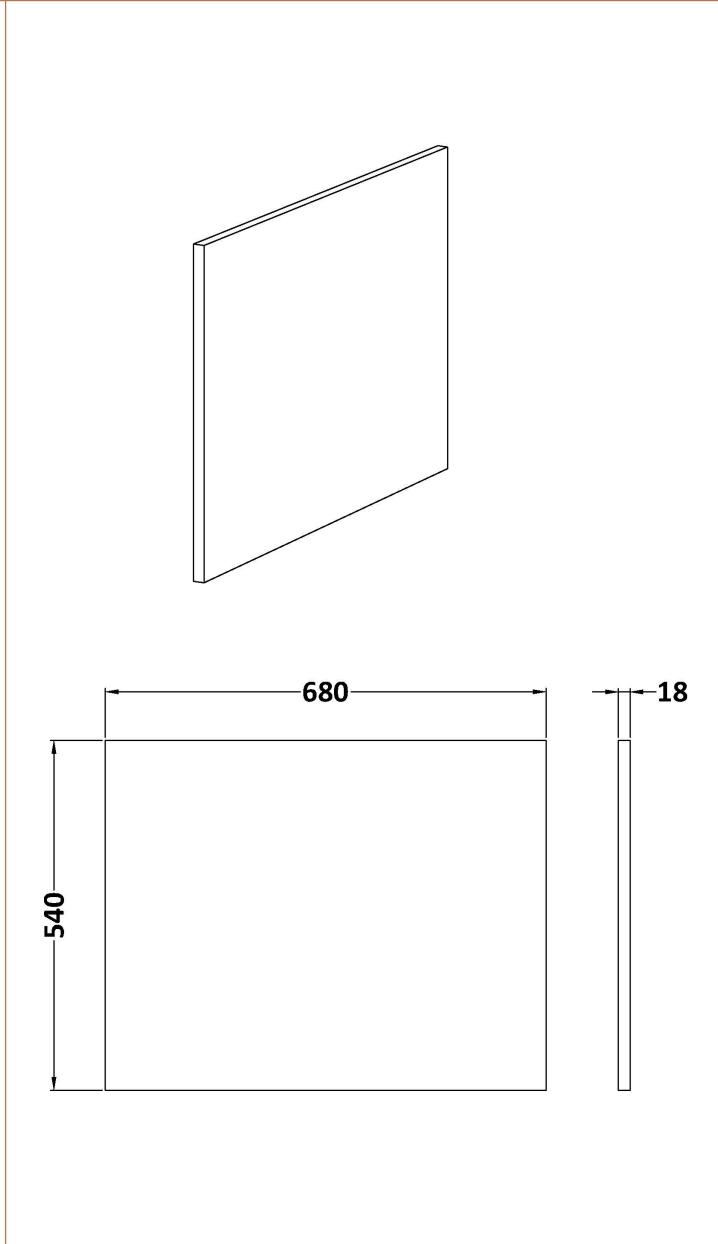

Sales Code: NMP131W

Description: 700mm Offset End Panel Waterproof

Product Dimensions

Height (mm):	540
Width (mm):	680
Depth (mm):	18
Nett Weight (kg):	5.6

Packaging Dimensions

Height (mm):	560
Width (mm):	880
Depth (mm):	30
Gross Weight (kg):	5.6

Packaging Data

Box Colour:	Brown Cardboard Box - Printed
Box Qty:	1
Label Size:	100 x 50
Label Colour:	White Label
Label Qty:	2

Outer Box Dimensions (If Applicable)

Height (mm):	
Width (mm):	
Depth (mm):	
Gross Weight (kg):	
Barcode:	5056678476369

Product Details

Country of Origin:	China
Fitting Instruction:	No
CE & UKCA:	N/A
FSC Certified Materials:	Yes
Colour:	Gloss White
Construction Method:	Cam & Wood Dowel
Construction Type:	Flat-Pack
Cabinet Finish:	Not Applicable
Fascia Finish:	Pvc
Cabinet Thickness (mm):	
Fascia Thickness (mm):	18
Drawer Included:	Not Applicable
Drawer Type:	Not Applicable
No of Shelves:	Not Applicable
Hinge Type:	Not Applicable
Hinge Included:	Not Applicable
Adjustable Legs:	Not Applicable
Fixings Included:	Yes
Handle Style:	Not Applicable
Waste Shroud:	Not Applicable
Handle Included:	Not Applicable
Handle Type:	Not Applicable