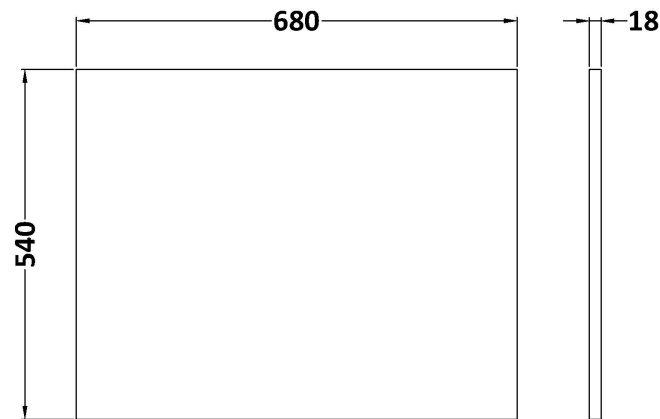

Sales Code: NMP1331

Description: Offset End Panel 700mm

Product Dimensions

Height (mm):	540
Width (mm):	680
Depth (mm):	18
Nett Weight (kg):	5.6

Packaging Dimensions

Height (mm):	560
Width (mm):	880
Depth (mm):	30
Gross Weight (kg):	5.6

Packaging Data

Box Colour:	Brown Cardboard Box - Printed
Box Qty:	1
Label Size:	100 x 50
Label Colour:	White Label
Label Qty:	0

Outer Box Dimensions (If Applicable)

Height (mm):	
Width (mm):	
Depth (mm):	
Gross Weight (kg):	
Barcode:	5056462658377

Product Details

Country of Origin:	China
Fitting Instruction:	No
CE & UKCA:	N/A
FSC Certified Materials:	Yes
Colour:	Gloss Mid Grey
Construction Method:	Cam & Wood Dowel
Construction Type:	Flat-Pack
Cabinet Finish:	Not Applicable
Fascia Finish:	Mdf Painted Gloss
Cabinet Thickness (mm):	
Fascia Thickness (mm):	18
Drawer Included:	Not Applicable
Drawer Type:	Not Applicable
No of Shelves:	Not Applicable
Hinge Type:	Not Applicable
Hinge Included:	Not Applicable
Adjustable Legs:	Not Applicable
Fixings Included:	Yes
Handle Style:	Not Applicable
Waste Shroud:	Not Applicable
Handle Included:	Not Applicable
Handle Type:	Not Applicable