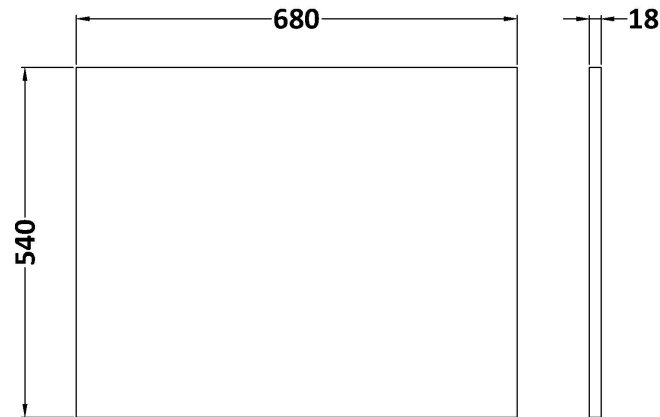

### Product Dimensions

Height (mm):	540
Width (mm):	680
Depth (mm):	18
Nett Weight (kg):	5.6

### Packaging Dimensions

Height (mm):	560
Width (mm):	880
Depth (mm):	30
Gross Weight (kg):	5.6

### Packaging Data

Box Colour:	Brown Cardboard Box - Printed
Box Qty:	1
Label Size:	100 x 50
Label Colour:	White Label
Label Qty:	0

### Outer Box Dimensions (If Applicable)

Height (mm):	
Width (mm):	
Depth (mm):	
Gross Weight (kg):	
Barcode:	5056462658384