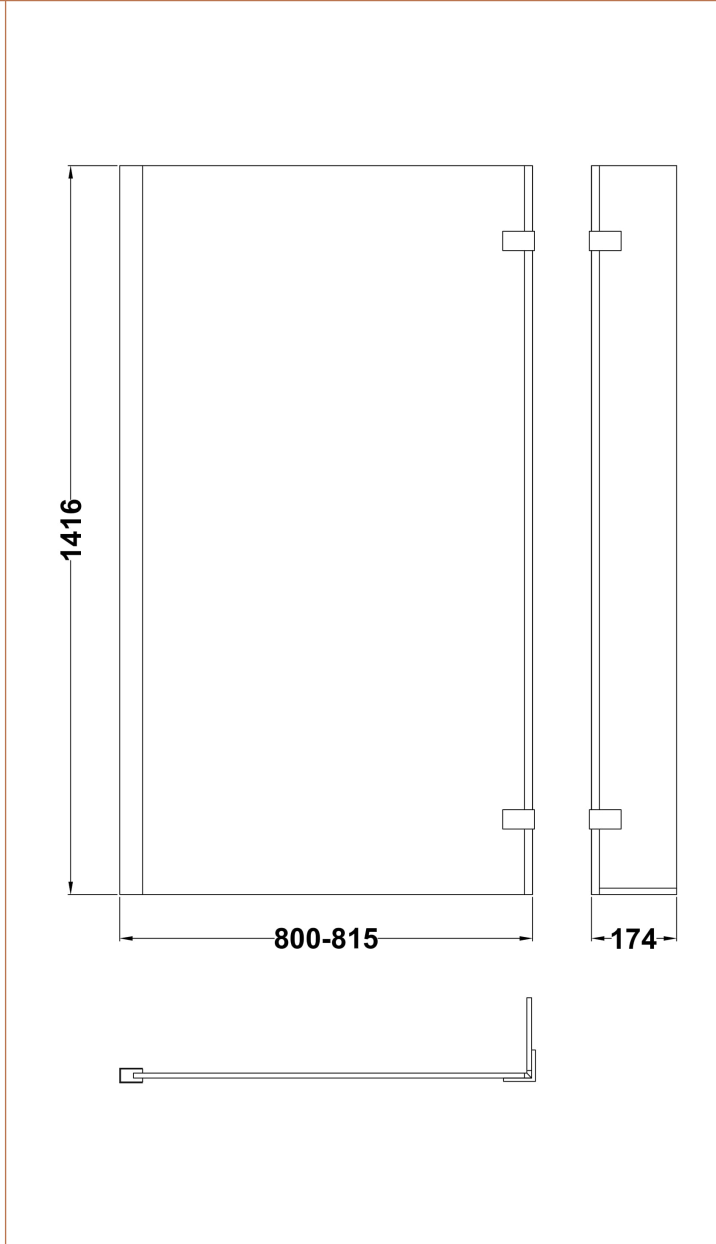

Sales Code: NSBS1

Description: Sq Shower Fixd Screen, Hinged Return (6)

Product Dimensions

Height (mm):	1416
Width (mm):	815
Depth (mm):	38
Nett Weight (kg):	22

Packaging Dimensions

Height (mm):	55
Width (mm):	830
Length (mm):	1460
Gross Weight (kg):	22.2

Packaging Data

Box Colour:	Brown Cardboard Box - Printed
Box Qty:	1
Label Size:	x
Label Colour:	Not Applicable
Label Qty:	0

Outer Box Dimensions (If Applicable)

Height (mm):	
Width (mm):	
Depth (mm):	
Length (mm):	
Gross Weight (kg):	
Barcode:	5055369006786

Product Details

Country of Origin:	China
Fitting Instruction:	No
CE & UKCA:	
Profile Material:	Aluminium
Profile Finish:	Chrome
Adjustments (mm):	800mm - 815mm
Entry Width (mm):	
Swing In Dim (mm):	
Swing Out Dim (mm):	
Radius (mm):	Not Applicable
Glass Thickness (mm):	6
Easy Fit:	No
Easy Clean:	No
Handle Style:	Not Applicable
Handle Material:	Not Applicable
Enclosure Design:	Frameless
Wheel Type:	Not Applicable
Support Bar Included:	Support Bar Not Included
Extras:	None