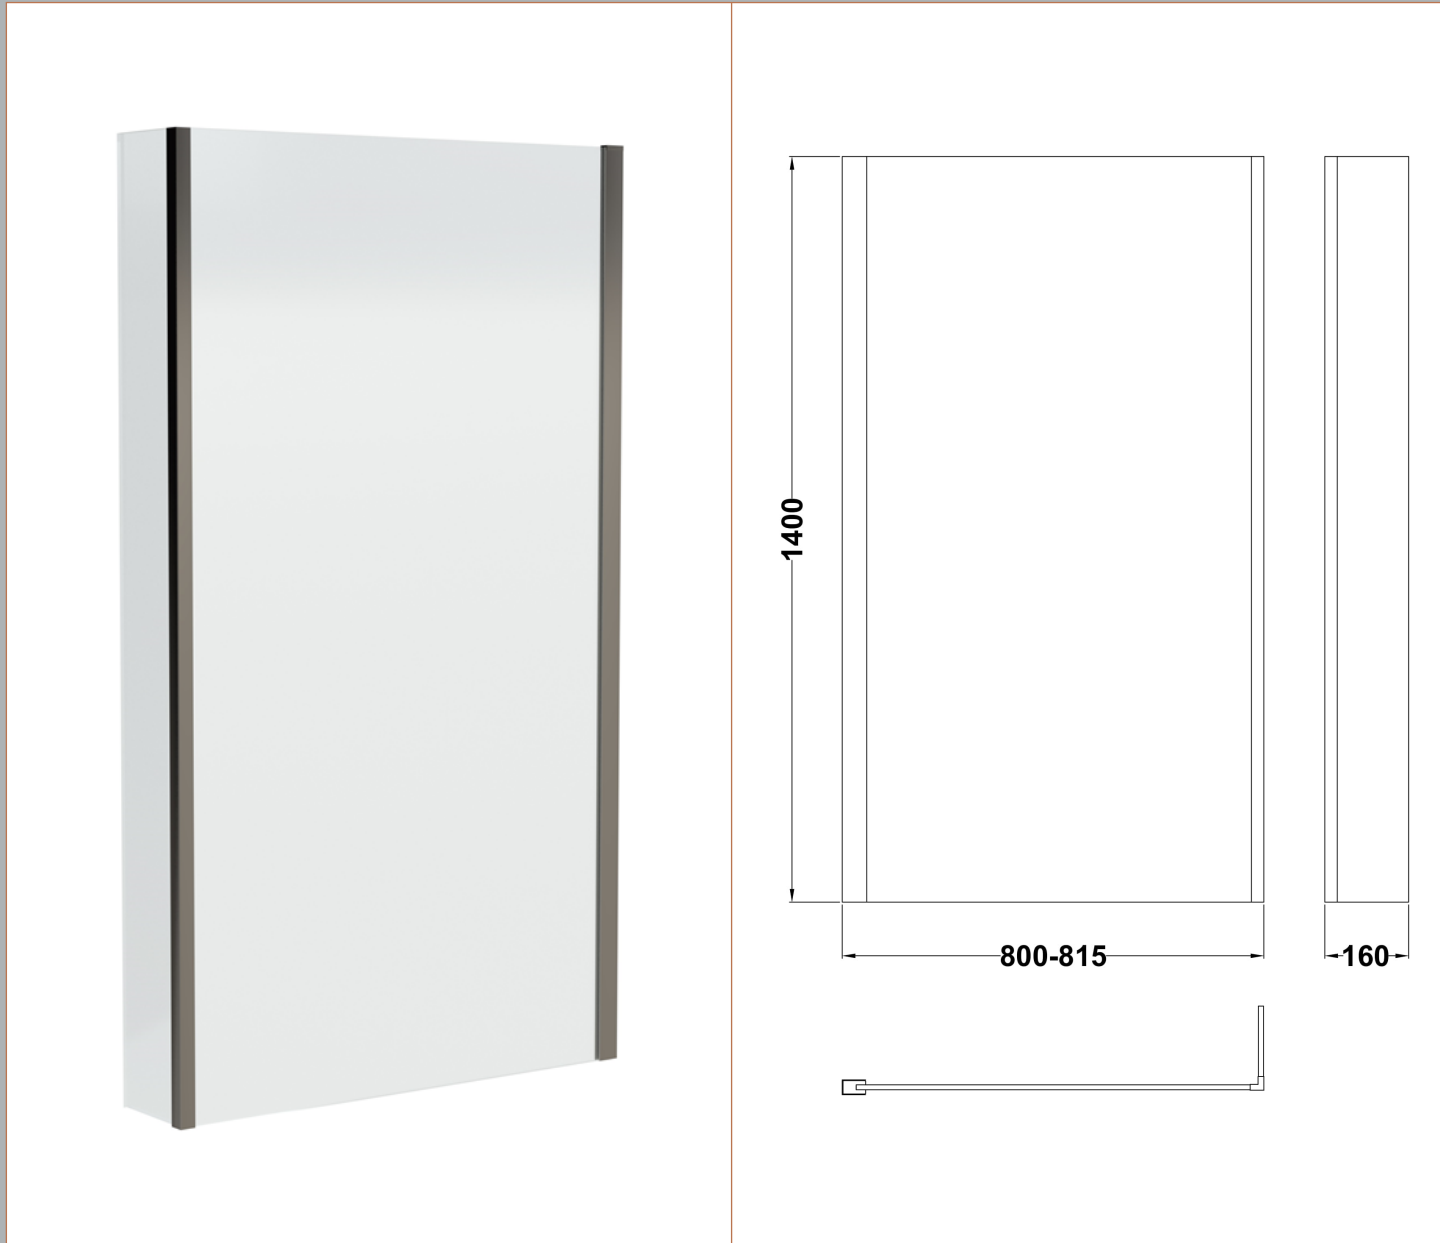

Sales Code: NSBS27

Description: Sq Fixed Screen Fixed Return (6)

**Product Dimensions**

|                   |      |
|-------------------|------|
| Height (mm):      | 1400 |
| Width (mm):       | 815  |
| Depth (mm):       | 160  |
| Nett Weight (kg): | 18   |

**Packaging Dimensions**

|                    |      |
|--------------------|------|
| Height (mm):       | 55   |
| Width (mm):        | 810  |
| Length (mm):       | 1460 |
| Gross Weight (kg): | 18.7 |

**Packaging Data**

|               |                               |
|---------------|-------------------------------|
| Box Colour:   | Brown Cardboard Box - Printed |
| Box Qty:      | 1                             |
| Label Size:   | 140 x 30                      |
| Label Colour: | Not Applicable                |
| Label Qty:    | 0                             |

**Product Details**

|                       |                          |
|-----------------------|--------------------------|
| Country of Origin:    | China                    |
| Fitting Instruction:  | No                       |
| CE & UKCA:            | Yes                      |
| Profile Material:     | Aluminium                |
| Profile Finish:       | Brushed Pewter           |
| Adjustments (mm):     | 800mm - 815mm            |
| Entry Width (mm):     | N/A                      |
| Swing In Dim (mm):    | N/A                      |
| Swing Out Dim (mm):   | N/A                      |
| Radius (mm):          | Not Applicable           |
| Glass Thickness (mm): | 6                        |
| Easy Fit:             | No                       |
| Easy Clean:           | No                       |
| Handle Style:         | Not Applicable           |
| Handle Material:      | Not Applicable           |
| Enclosure Design:     | Frameless                |
| Wheel Type:           | Not Applicable           |
| Support Bar Included: | Support Bar Not Included |
| Extras:               | None                     |