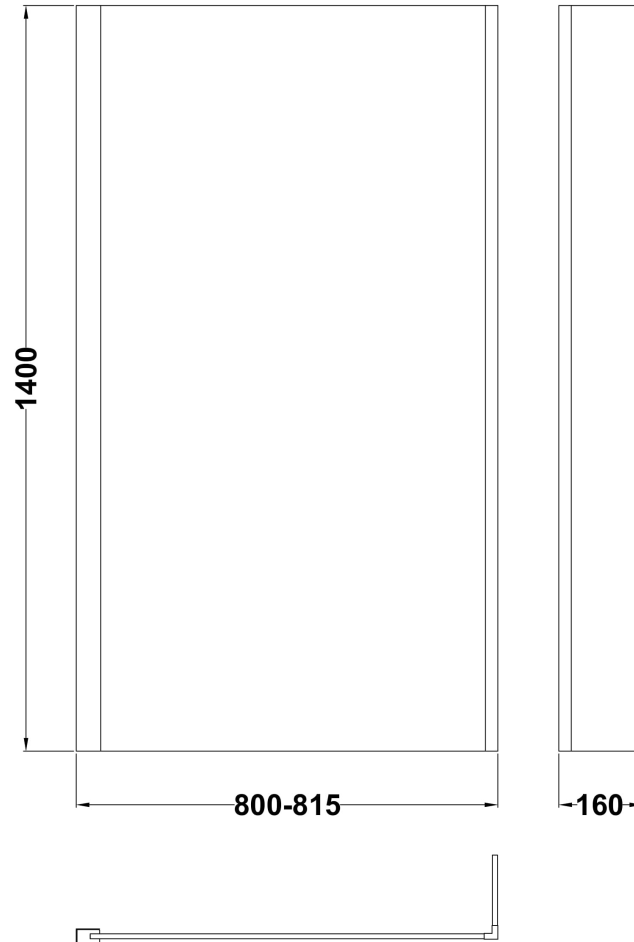

Sales Code: NSBS27

Description: Sq Fixed Screen Fixed Return (6)

**Product Dimensions**

Height (mm):	1400
Width (mm):	815
Depth (mm):	160
Nett Weight (kg):	18

**Packaging Dimensions**

Height (mm):	55
Width (mm):	810
Length (mm):	1460
Gross Weight (kg):	18.7

**Packaging Data**

Box Colour:	Brown Cardboard Box - Printed
Box Qty:	1
Label Size:	140 x 30
Label Colour:	Not Applicable
Label Qty:	0

**Outer Box Dimensions (If Applicable)**

Height (mm):	
Width (mm):	
Depth (mm):	
Length (mm):	
Gross Weight (kg):	
Barcode:	5056678433973

**Product Details**

Country of Origin:	China
Fitting Instruction:	No
CE & UKCA:	Yes
Profile Material:	Aluminium
Profile Finish:	Brushed Pewter
Adjustments (mm):	800mm - 815mm
Entry Width (mm):	N/A
Swing In Dim (mm):	N/A
Swing Out Dim (mm):	N/A
Radius (mm):	Not Applicable
Glass Thickness (mm):	6
Easy Fit:	No
Easy Clean:	No
Handle Style:	Not Applicable
Handle Material:	Not Applicable
Enclosure Design:	Frameless
Wheel Type:	Not Applicable
Support Bar Included:	Support Bar Not Included
Extras:	None