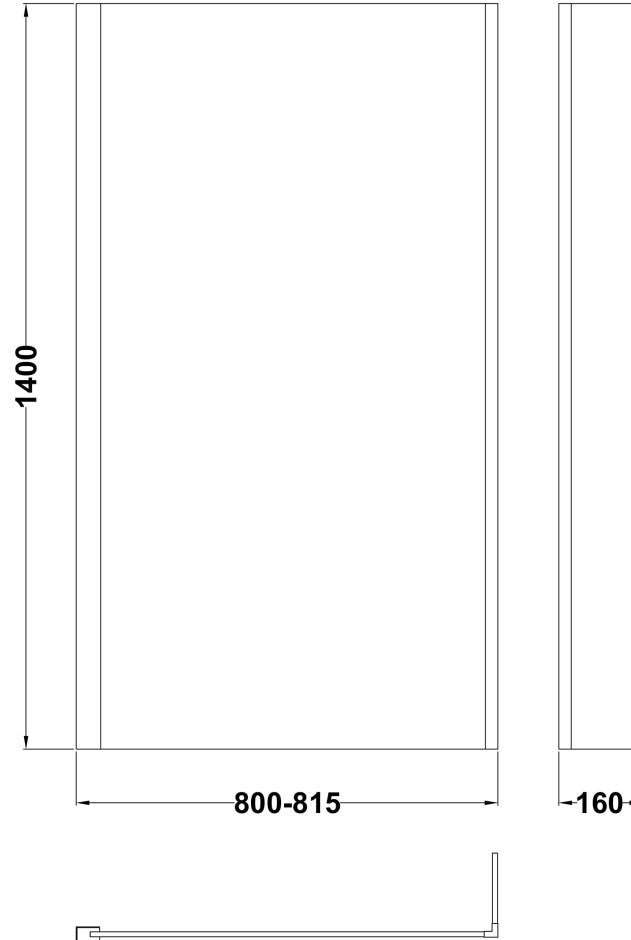

Sales Code: NSBS2BP

Description: Sq Fixed Screen, Fixed Return (6)

Product Dimensions

Height (mm):	1400
Width (mm):	815
Depth (mm):	38
Nett Weight (kg):	18

Packaging Dimensions

Height (mm):	55
Width (mm):	810
Length (mm):	1460
Gross Weight (kg):	18.7

Packaging Data

Box Colour:	Brown Cardboard Box - Printed
Box Qty:	1
Label Size:	140 x 30
Label Colour:	Not Applicable
Label Qty:	0

Outer Box Dimensions (If Applicable)

Height (mm):	
Width (mm):	
Depth (mm):	
Length (mm):	
Gross Weight (kg):	
Barcode:	5056462694825

Product Details

Country of Origin:	China
Fitting Instruction:	No
CE & UKCA:	Yes
Profile Material:	Aluminium
Profile Finish:	Matt Black
Adjustments (mm):	800mm - 815mm
Entry Width (mm):	N/A
Swing In Dim (mm):	N/A
Swing Out Dim (mm):	N/A
Radius (mm):	Not Applicable
Glass Thickness (mm):	6
Easy Fit:	No
Easy Clean:	No
Handle Style:	Not Applicable
Handle Material:	Not Applicable
Enclosure Design:	Frameless
Wheel Type:	Not Applicable
Support Bar Included:	Support Bar Not Included
Extras:	None