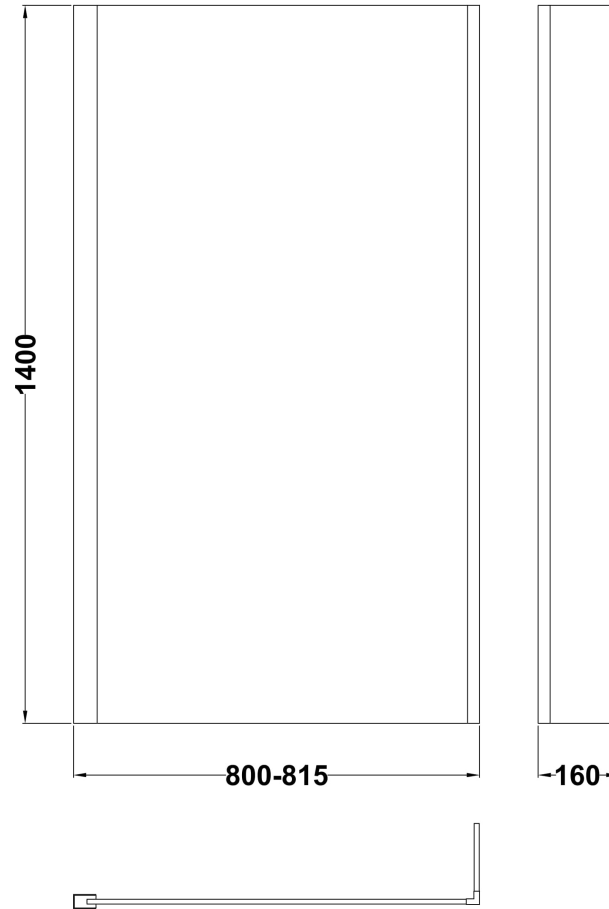

Sales Code: NSBS2BP

Description: Sq Fixed Screen, Fixed Return (6)

Product Dimensions

Height (mm):	1435
Width (mm):	805
Depth (mm):	38
Nett Weight (kg):	18

Packaging Dimensions

Height (mm):	55
Width (mm):	810
Length (mm):	1460
Gross Weight (kg):	18.7

Packaging Data

Box Colour:	Brown Cardboard Box - Printed
Box Qty:	1
Label Size:	140 x 30
Label Colour:	Not Applicable
Label Qty:	0

Outer Box Dimensions (If Applicable)

Height (mm):	
Width (mm):	
Depth (mm):	
Length (mm):	
Gross Weight (kg):	
Barcode:	5056462694825

Product Details

Country of Origin:	China
Fitting Instruction:	No
CE & UKCA:	Yes
Profile Material:	Aluminium
Profile Finish:	Matt Black
Adjustments (mm):	800mm - 815mm
Entry Width (mm):	N/A
Swing In Dim (mm):	N/A
Swing Out Dim (mm):	N/A
Radius (mm):	Not Applicable
Glass Thickness (mm):	6
Easy Fit:	No
Easy Clean:	No
Handle Style:	Not Applicable
Handle Material:	Not Applicable
Enclosure Design:	Frameless
Wheel Type:	Not Applicable
Support Bar Included:	Support Bar Not Included
Extras:	None