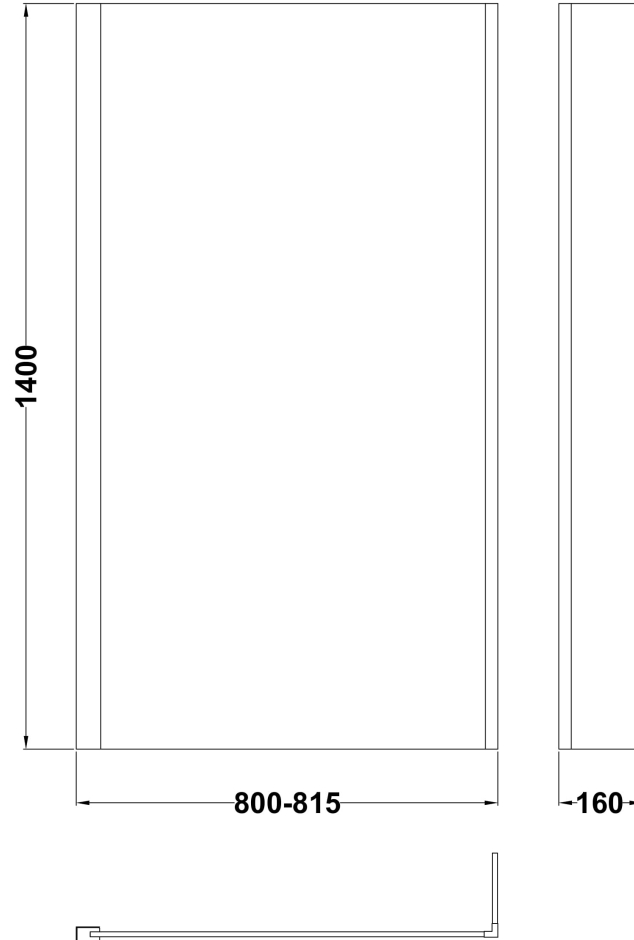

Sales Code: NSBS2

Description: Sq Fixed Screen, Fixed Return (6)

Product Dimensions

Height (mm):	1400
Width (mm):	815
Depth (mm):	38
Nett Weight (kg):	18

Packaging Dimensions

Height (mm):	55
Width (mm):	810
Length (mm):	1460
Gross Weight (kg):	18.7

Packaging Data

Box Colour:	Brown Cardboard Box - Printed
Box Qty:	1
Label Size:	140 x 30
Label Colour:	Not Applicable
Label Qty:	0

Outer Box Dimensions (If Applicable)

Height (mm):	
Width (mm):	
Depth (mm):	
Length (mm):	
Gross Weight (kg):	
Barcode:	5055369001071

Product Details

Country of Origin:	China
Fitting Instruction:	No
CE & UKCA:	Yes
Profile Material:	Aluminium
Profile Finish:	Chrome
Adjustments (mm):	800mm - 815mm
Entry Width (mm):	N/A
Swing In Dim (mm):	N/A
Swing Out Dim (mm):	N/A
Radius (mm):	Not Applicable
Glass Thickness (mm):	6
Easy Fit:	No
Easy Clean:	No
Handle Style:	Not Applicable
Handle Material:	Not Applicable
Enclosure Design:	Frameless
Wheel Type:	Not Applicable
Support Bar Included:	Support Bar Not Included
Extras:	None