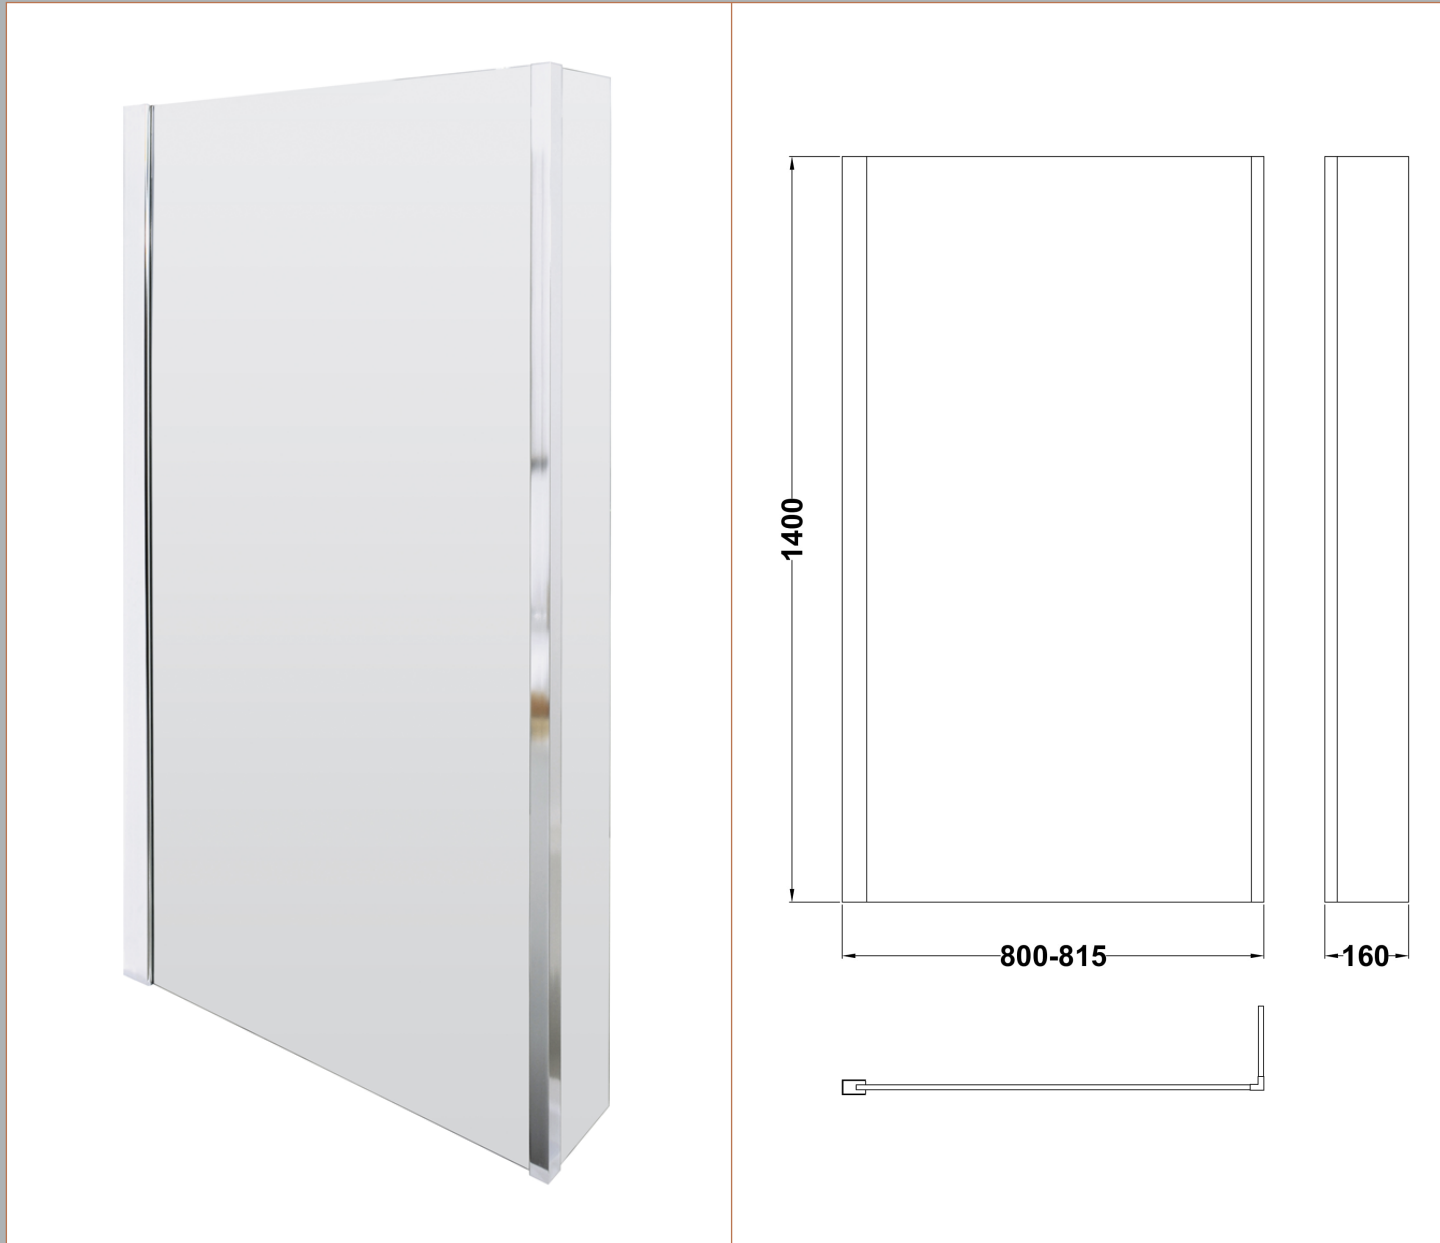

Sales Code: NSBS2

Description: Sq Fixed Screen, Fixed Return (6)

Product Dimensions

Height (mm):	1400
Width (mm):	815
Depth (mm):	38
Nett Weight (kg):	18

Packaging Dimensions

Height (mm):	55
Width (mm):	810
Length (mm):	1460
Gross Weight (kg):	18.7

Packaging Data

Box Colour:	Brown Cardboard Box - Printed
Box Qty:	1
Label Size:	140 x 30
Label Colour:	Not Applicable
Label Qty:	0

Outer Box Dimensions (If Applicable)

Height (mm):	
Width (mm):	
Depth (mm):	
Length (mm):	
Gross Weight (kg):	
Barcode:	5055369001071

Product Details

Country of Origin:	China
Fitting Instruction:	No
CE & UKCA:	Yes
Profile Material:	Aluminium
Profile Finish:	Chrome
Adjustments (mm):	800mm - 815mm
Entry Width (mm):	N/A
Swing In Dim (mm):	N/A
Swing Out Dim (mm):	N/A
Radius (mm):	Not Applicable
Glass Thickness (mm):	6
Easy Fit:	No
Easy Clean:	No
Handle Style:	Not Applicable
Handle Material:	Not Applicable
Enclosure Design:	Frameless
Wheel Type:	Not Applicable
Support Bar Included:	Support Bar Not Included
Extras:	None